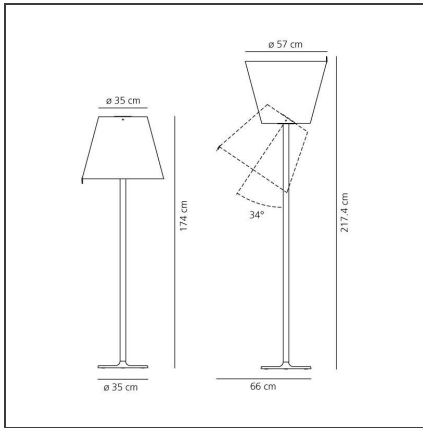

Melampo Mega - Bronze Ecrù

IP20     

Dimmerable: +  -

TECHNICAL DRAWINGS

DESIGN BY

Adrien Gardère

DESCRIPTION

Base in painted zamak; painted aluminium stem; diffuser in silk satin fabric on a plastic frame.

FEATURES

Article Code:	0577020A	Material:	Aluminium, zamak, silk satin fabric and technopolymer
Colour:	Ecrù	Series:	Design
Installation:	Floor	Area contract:	Hospitality, Residential
Environment:	Indoor	Emission:	Direct, Diffused Adjustable, indirect

DIMENSIONS

Height:	cm 174	Impact Resistance:	N/D
Base Diameter:	cm 35	Glow Wire Test:	650
Inclination:	cm 34		
Max Extension Height:	cm 217		

NOT INCLUDED SOURCES

Category:	HALO	Class:	A
Number:	2		
Watt:	116W		
Socket:	E27		