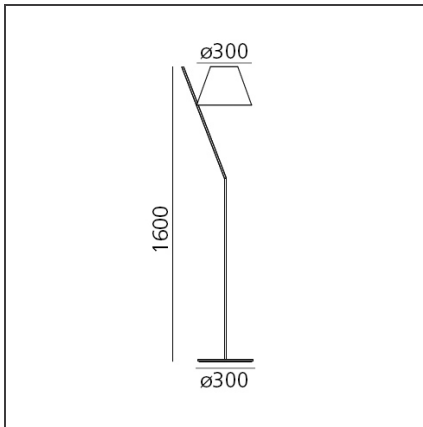

La Petite Floor - Black

DESIGN BY

Quaglio Simonelli

DESCRIPTION

An archetypal lampshade balanced on a tilted stem. Simple elements, exquisitely combined into an amazing geometric composition, recall basic forms matched with different materials for technological reasons. Despite its plain and simple look, this lamp clearly conveys the skills of Artemide. The lampshade is a lightweight plastic volume closed by two diffusers that produce a pleasant soft direct and indirect light. The joint connects the lampshade with the aluminium stem on a minimal support. These simple elements are combined into a plain and elegant object, where the tilted stem is counterbalanced by the lampshade's volume. "La Petite walks on a wire, balancing between full and empty. There is no symmetry in its design, but there is order. A subtle harmony of elements disassembled, in equilibrium at the boundary between light and dark." Quaglio Simonelli

TECHNICAL DRAWINGS

FEATURES

Article Code:	1753030A	Material:	Polycarbonate, aluminium, methacrylate
Colour:	Black	Series:	Design
Installation:	Floor		
Environment:	Indoor		

DIMENSIONS

Width:	cm 38
Height:	cm 160
Base Diameter:	cm 30

SOURCES NOT INCLUDED

Category:	LED	Color temperature (K):	3000 K
Number:	1		
Watt:	12W		
Type:	2		
Socket:	E27		
Class:	A		

LUMINAIRE

Watt:	12W	Delivered lumens output (lm):	676lm
		CCT:	2700K
		Efficiency:	57%
		Efficacy:	61.44lm/W
		CRI:	80