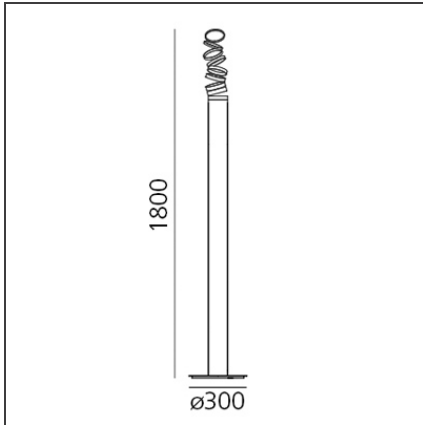

Decomposé Light Floor - Fumé

DESIGN BY

Atelier Oi

DESCRIPTION

"The projected light is broken down on each ring, light rays come to life in a scenic dance, made of shadows circulating around the central heart." Atelier Oi

TECHNICAL DRAWINGS

FEATURES

Article Code:	DOI4600D80	Material:	Aluminium
Colour:	Fumé	Series:	Design
Installation:	Floor		
Environment:	Indoor		

DIMENSIONS

Height:	cm 180
Base Diameter:	cm 30

INCLUDED SOURCES

Category:	LED	Color temperature (K):	3000K
Number:	1	CRI:	90
Watt:	45W		
Type:	0		
Class:	A		

LUMINAIRE

Watt:	45W	Delivered lumens output (lm):	3564lm
		CCT:	3000K
		CRI:	90