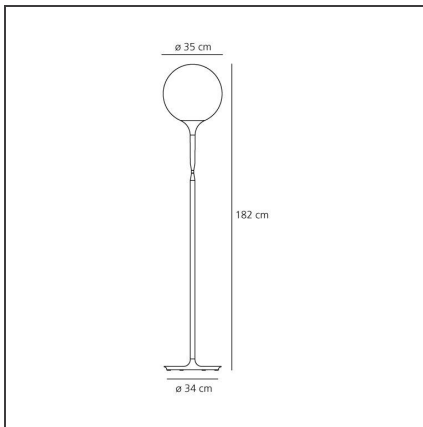

Castore floor 35

IP20     

Dimmerable: +  -

TECHNICAL DRAWINGS

DESIGN BY

Michele De Lucchi, Huub Ubbens

DESCRIPTION

The spherical diffuser design is enhanced by a removable-fitting and tapering luminous stem, making a gentle transition from the strong diffuser light to the blind lamp structure area. Base in zamac; stem in thermoplastic resin; blown glass diffuser.

FEATURES

| | | | |
|----------------------|----------|-----------------------|-----------------------------------|
| Article Code: | 1055010A | Material: | Blown glass, polycarbonate, zamak |
| Colour: | White | Series: | Design |
| Installation: | Floor | Area contract: | Hospitality, Retail, Residential |
| Environment: | Indoor | Emission: | Diffused |

DIMENSIONS

| | | | |
|-----------------------|--------|------------------------|-----|
| Height: | cm 182 | Glow Wire Test: | 750 |
| Base Diameter: | cm 34 | | |

NOT INCLUDED SOURCES

| | | | |
|----------------------|-------|-------------------------------|-------|
| Category: | HALO | Color Rendering: | 1a |
| Number: | 1 | Color temperature (K): | 2900K |
| Watt: | 150W | | |
| Lbs: | Qt32 | | |
| Socket: | E27 | | |
| Duration (h): | 2000h | | |

Notes

A touch dimmer button on the stem for the storage of the light intensity set-up or the use of a local or remote control. Available in two sizes.