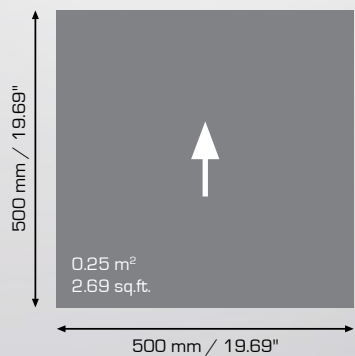

2tec2®
high tech flooring

284, CHAUSSÉE D'AELEBEKE
7700 MOUSCRON, BELGIUM

T +32 (0)56 85 47 47 - INFO@2TEC2.BE