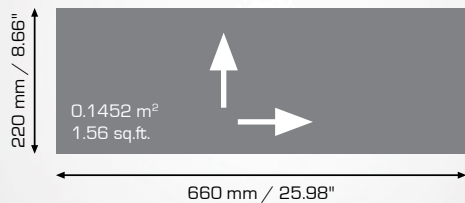

2tec2®
high tech flooring

284, CHAUSSÉE D'AELEBEKE
7700 MOUSCRON, BELGIUM

T +32 (0)56 85 47 47 - INFO@2TEC2.BE