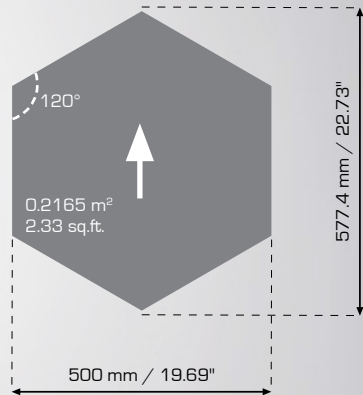

2tec2®
high tech flooring

284, CHAUSSÉE D'AELEBEKE
7700 MOUSCRON, BELGIUM

T +32 (0)56 85 47 47 - INFO@2TEC2.BE