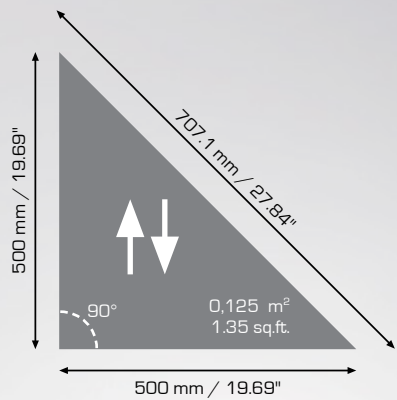

2tec2®
high tech flooring

284, CHAUSSÉE D'AELEBEKE
7700 MOUSCRON, BELGIUM

T +32 (0)56 85 47 47 - INFO@2TEC2.BE