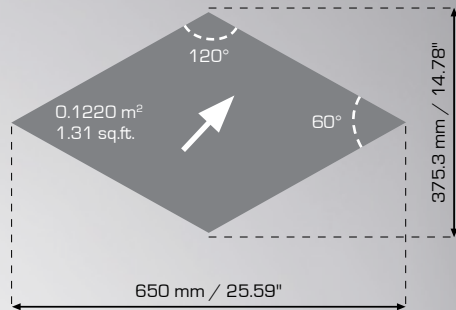

2tec2®
high tech flooring

284, CHAUSSÉE D'AELEBEKE
7700 MOUSCRON, BELGIUM

T +32 (0)56 85 47 47 - INFO@2TEC2.BE