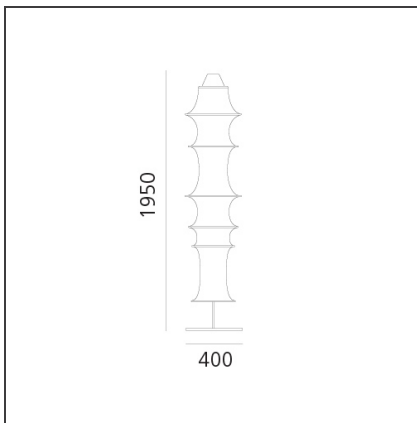

Falkland Floor

IP20 

TECHNICAL DRAWINGS

DESIGN BY

Bruno Munari

DESCRIPTION

FEATURES

Article Code:	DS2040BAR00	Material:	Filanca, steel
Colour:	White/Alluminum gray	Series:	Design, Danese
Installation:	Floor		
Environment:	Indoor		

DIMENSIONS

Height:	cm 195
Base Diameter:	cm 40

NOT INCLUDED SOURCES

Category:	HALO	Class:	A
Number:	1		
Watt:	77W		
Socket:	E27		

ALTERNATIVE SOURCES

Category:	LED
Number:	1
Watt:	8W
Type:	2
Socket:	E27
Class:	A

LUMINAIRE

Watt:	77W
--------------	-----

ACCESSORIES

MAGLIA IGNIFUGA
+ CERCHI
FALKLAND 165
DS2040CRCI

MAGLIA + CERCHI
FALKLAND 165
DS2040CRC