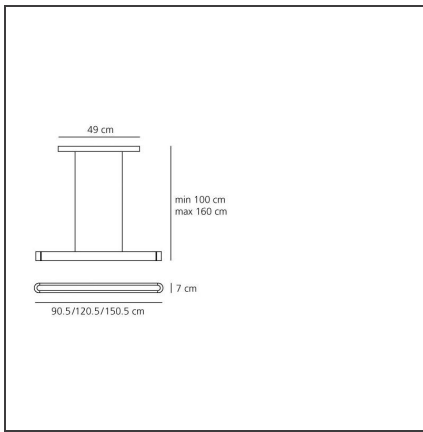

Talo sospensione LED 120 Dimmable - Silver

DESIGN BY

Neil Poulton

DESCRIPTION

IP20 Dimmerable: + -

TECHNICAL DRAWINGS

FEATURES

Article Code:	1924020A	Material:	Aluminium, methacrylate, polycarbonate
Colour:	Silver	Series:	Design
Installation:	Suspension	Area contract:	Hospitality, null, Retail, Office
Environment:	Indoor	Emission:	Indirect Flood/direct Dark Light

DIMENSIONS

Length:	cm 120	Glow Wire Test:	650
Width:	cm 7		
Height:	cm 100		
Base Length:	cm 49		
Max Height from ceiling:	cm 160		

INCLUDED SOURCES

Category:	LED	Color temperature (K):	3000K
Number:	1	Color Tolerance:	MacAdam 3SDCM
Watt:	6.72W	CRI:	80
Delivered lumens output (lm):	1019lm	Efficacy:	152lm/W
Type:	0	Service Life:	50000-L70
Class:	A		