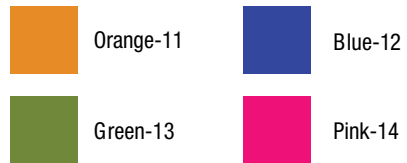

Metallic *by innermost*

Product Category Shade
Material Laminated Cast Vinyl

*supplied as shade only
 *shades interchangeable between pendant and base

11- Orange/ 12- Blue/ 13- Green/ 14- Pink

Metallic 33*25
 SPRI10XX

Metallic 60*30
 SPRI40XX

SPECIFICATION	Lightsource
Metallic 33*25 SPRI10XX	UK/EU, Max 60W USA, Max 10W Recommended bulb: LED Globe Bulbs 400 - 1000 Lumen output and from 2700K (for warmer with more colour) up to 6000K (daylight)
Metallic 60*30 SPRI40XX	UK/EU, Max 100W USA, Max 15W Recommended bulb: LED Globe Bulbs 400 - 1000 Lumen output and from 2700K (for warmer with more colour) up to 6000K (daylight)