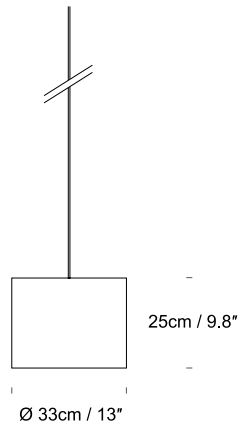

Metallic *by innermost*

Product Category Shade
Material Laminated Cast Vinyl

*supplied as shade only
 *shades interchangeable between pendant and base

11- Orange/ 12- Blue/ 13- Green/ 14- Pink

Metallic 33*25
 SPRI10XX

Metallic 60*30
 SPRI40XX

SPECIFICATION	Lightsource
Metallic 33*25 SPRI10XX	UK/EU, Max 60W USA, Max 10W Recommended bulb: LED Globe Bulbs 400 - 1000 Lumen output and from 2700K (for warmer with more colour) up to 6000K (daylight)
Metallic 60*30 SPRI40XX	UK/EU, Max 100W USA, Max 15W Recommended bulb: LED Globe Bulbs 400 - 1000 Lumen output and from 2700K (for warmer with more colour) up to 6000K (daylight)