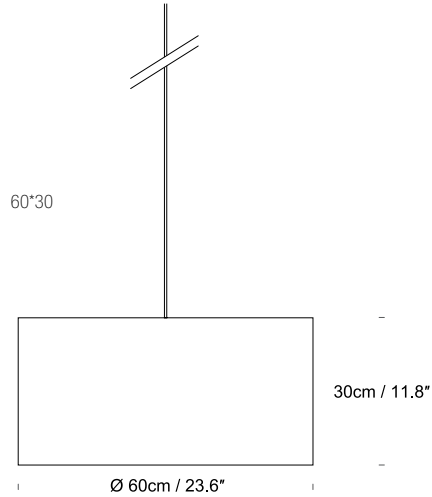

Metallic *by innermost*

Product Category Shade
Material Laminated Cast Vinyl

*supplied as shade only
 *shades interchangeable between pendant and base

11- Orange/ 12- Blue/ 13- Green/ 14- Pink

Metallic 33*25
 SPRI10XX

Metallic 60*30
 SPRI40XX

SPECIFICATION	Lightsource
Metallic 33*25 SPRI10XX	UK/EU, Max 60W USA, Max 10W Recommended bulb: LED Globe Bulbs 400 - 1000 Lumen output and from 2700K (for warmer with more colour) up to 6000K (daylight)
Metallic 60*30 SPRI40XX	UK/EU, Max 100W USA, Max 15W Recommended bulb: LED Globe Bulbs 400 - 1000 Lumen output and from 2700K (for warmer with more colour) up to 6000K (daylight)