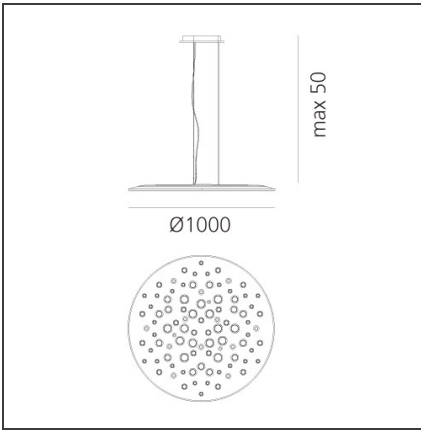

Silent Field 2.0 - Direct + Indirect - 3000K - Orange

IP20 

TECHNICAL DRAWINGS

DESIGN BY

Carlotta de Bevilacqua, Laura Pessoni

DESCRIPTION

FEATURES

Article Code:	1013040A	Series:	Design, Indoor, Light+Building 2018
Colour:	Orange		
Installation:	Suspension		
Environment:	Indoor		

DIMENSIONS

INCLUDED SOURCES

Category:	LED	Color temperature (K):	3000K
Number:	1		
Watt:	48W		
Type:	0		
Class:	A		
Category:	LED	Color temperature (K):	3000K
Number:	1		
Watt:	30W		
Type:	0		
Class:	A		

LUMINAIRE

Watt:	48w + 30W	Delivered lumens output (lm):	2000lm + 3000lm
		CCT:	3000K
		CRI:	90