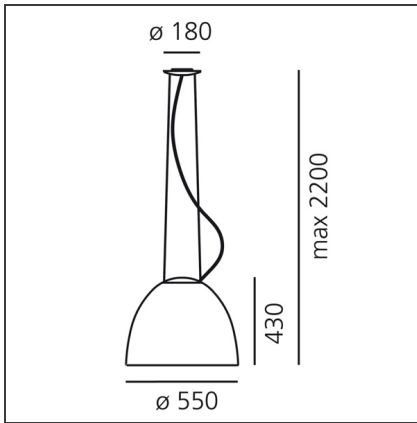

Nur - Anodized Aluminium

DESIGN BY

Ernesto Gismondi

DESCRIPTION

IP20 Dimmerable:

TECHNICAL DRAWINGS

FEATURES

Article Code:	A240610	Material:	Aluminium, glass
Colour:	Anodized aluminium	Series:	Design
Installation:	Suspension	Area contract:	Hospitality, Office, Residential
Environment:	Indoor	Emission:	Direct/indirect

DIMENSIONS

Height:	cm 43	Glow Wire Test:	650°C
Base Diameter:	cm 18		
Max Height from ceiling:	cm 220		

NOT INCLUDED SOURCES

Category:	HALO	Color Rendering:	1a
Number:	1	Color temperature (K):	2900K
Watt:	205W		
Lbs:	Qt32		
Socket:	E27		
Duration (h):	2000h		