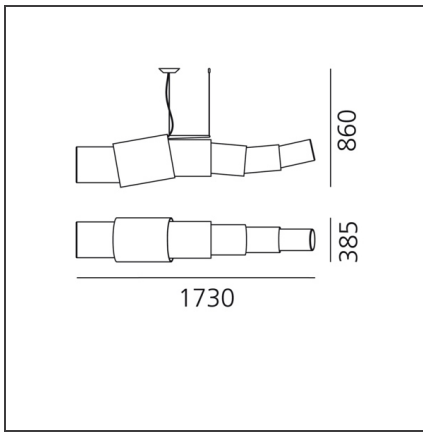

Noto suspension undimmable

IP20

TECHNICAL DRAWINGS

DESIGN BY

Michele De Lucchi

DESCRIPTION

Suspension lamp. The dragon, a symbol of eternity and power in the Chinese tradition, is transformed from paper into glass and light. Six movable cylinders form a lamp with great impact and a strong personality. Steel structure; opal blown glass diffuser.

FEATURES

Article Code:	1295010A	Material:	Blown glass, steel
Colour:	White	Series:	Scenarios
Installation:	Suspension	Emission:	Diffused
Environment:	Indoor		

DIMENSIONS

Length:	cm 173
Width:	cm 38.5
Height:	cm 86
Max Height from ceiling:	cm 200