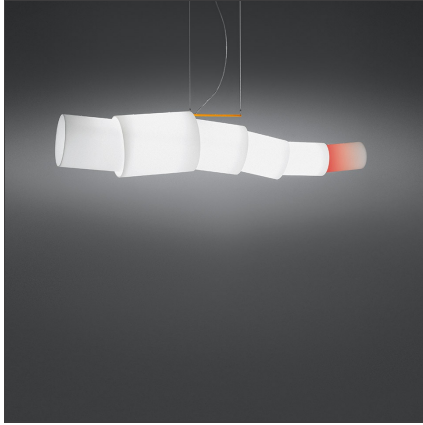

Noto suspension undimmable

IP20

TECHNICAL DRAWINGS

DESIGN BY

Michele De Lucchi

DESCRIPTION

Suspension lamp. The dragon, a symbol of eternity and power in the Chinese tradition, is transformed from paper into glass and light. Six movable cylinders form a lamp with great impact and a strong personality. Steel structure; opal blown glass diffuser.

FEATURES

Article Code:	1295010A	Material:	Blown glass, steel
Colour:	White	Series:	Scenarios
Installation:	Suspension	Emission:	Diffused
Environment:	Indoor		

DIMENSIONS

Length:	cm 173
Width:	cm 38.5
Height:	cm 86
Max Height from ceiling:	cm 200