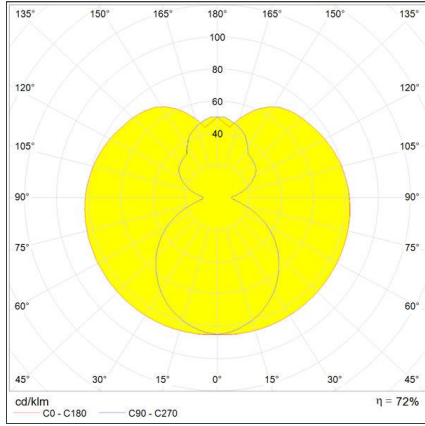

LIGHT DISTRIBUTION