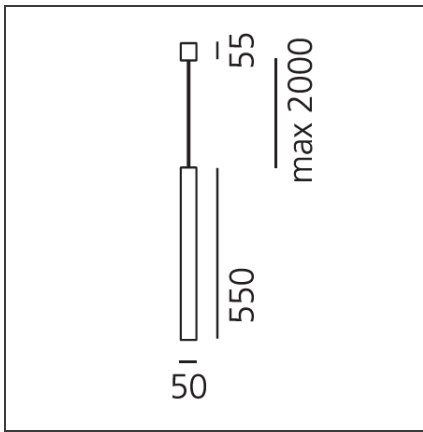

Miyako 55 suspension - Aluminium

IP20 

TECHNICAL DRAWINGS

DESIGN BY

Studio 63

DESCRIPTION

Miyako is a complete system with different solutions according to light performance and type, and to the various colours available: it can create spectacular effects or integrate gently in any environment, guaranteeing excellent light performance. Miyako is available in two different body sizes (30 or 55 cm of length). The chandelier version consists of 8 elements Miyako 55.

FEATURES

Article Code:	DJ1001A00	Material:	Aluminum
Colour:	Aluminium	Series:	Scenarios
Installation:	Suspension		
Environment:	Indoor		

DIMENSIONS

Height:	cm 55
Max Height from ceiling:	cm 200

INCLUDED SOURCES

Category:	LED	Color temperature (K):	3000K
Number:	1		
Watt:	6W		
Type:	0		
Class:	A		

LUMINAIRE

Watt:	6W	Delivered lumens output (lm):	180lm
		CCT:	3000K
		CRI:	85