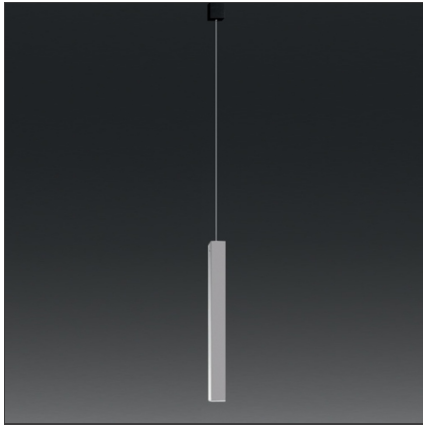

Miyako 55 suspension - Aluminium

IP20 

TECHNICAL DRAWINGS

DESIGN BY

Studio 63

DESCRIPTION

Miyako is a complete system with different solutions according to light performance and type, and to the various colours available: it can create spectacular effects or integrate gently in any environment, guaranteeing excellent light performance. Miyako is available in two different body sizes (30 or 55 cm of length). The chandelier version consists of 8 elements Miyako 55.

FEATURES

Article Code:	DJ1001A00	Material:	Aluminum
Colour:	Aluminium	Series:	Scenarios
Installation:	Suspension		
Environment:	Indoor		

DIMENSIONS

Height:	cm 55
Max Height from ceiling:	cm 200

INCLUDED SOURCES

Category:	LED	Color temperature (K):	3000K
Number:	1		
Watt:	6W		
Type:	0		
Class:	A		

LUMINAIRE

Watt:	6W	Delivered lumens output (lm):	180lm
		CCT:	3000K
		CRI:	85