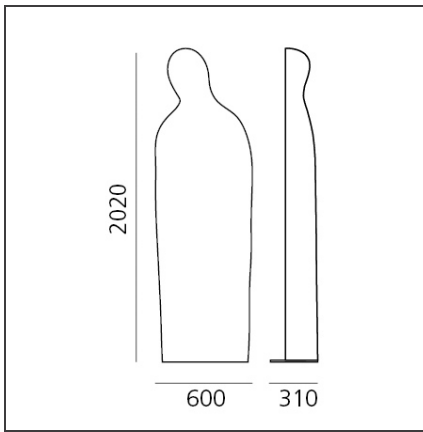

Dulcinea

IP20 

TECHNICAL DRAWINGS

DESIGN BY

Mimmo Paladino

DESCRIPTION

FEATURES

Article Code:	DMP9910A10	Material:	ABS, aluminium
Colour:	White	Series:	Design
Installation:	Floor		
Environment:	Indoor		

DIMENSIONS

Width:	cm 60
Height:	cm 202
Depth:	cm 31

NOT INCLUDED SOURCES

Category:	FLUO	Class:	A
Number:	2		
Watt:	80W		
Socket:	G5		
Category:	FLUO	Class:	A
Number:	1		
Watt:	36W		
Socket:	2G10		

LUMINAIRE

Watt:	2x80W + 36W	Efficiency:	65%
--------------	-------------	--------------------	-----