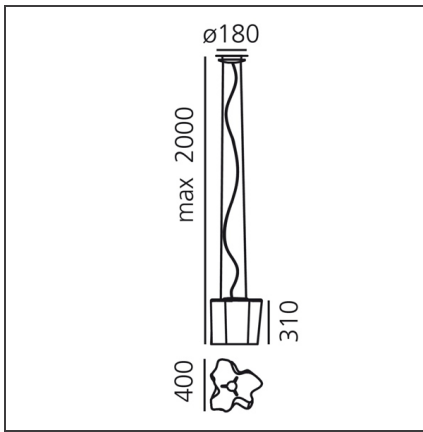

Logico suspension

IP20 Dimmerable:

TECHNICAL DRAWINGS

DESIGN BY

Gerhard Reichert, Michele De Lucchi

DESCRIPTION

FEATURES

Article Code:	0453020A	Material:	Blown glass, aluminium
Colour:	White	Series:	Design
Installation:	Suspension	Area contract:	Hospitality, Office
Environment:	Indoor	Emission:	Diffused And Direct

DIMENSIONS

Width:	cm 40
Height:	cm 31
Base Diameter:	cm 18
Max Height from ceiling:	cm 200

NOT INCLUDED SOURCES

Category:	HALO	Color temperature (K):	2700K
Number:	1	Class:	A
Watt:	116W		
Socket:	E27		

ALTERNATIVE SOURCES

Category:	LED
Number:	1
Watt:	15W
Type:	2
Socket:	E27
Class:	A

LUMINAIRE

Watt:	116W	Delivered lumens output (lm):	2870lm
Voltage:	220V-240V	CCT:	2900K