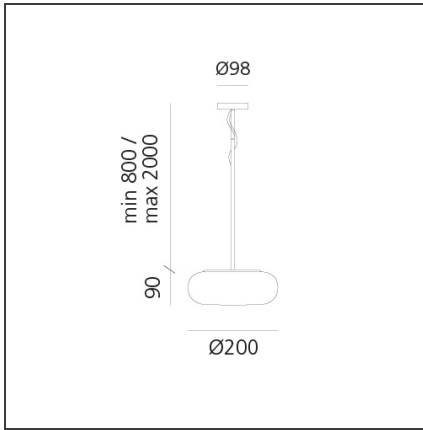

Itka 20 Suspension

IP20 

TECHNICAL DRAWINGS

DESIGN BY

Naoto Fukasawa

DESCRIPTION

FEATURES

Article Code:	DX0060O10	Material:	Blown glass, steel
Colour:	White	Series:	Design, Danese
Installation:	Suspension		
Environment:	Indoor		

DIMENSIONS

Height:	cm 9
Base Diameter:	cm 9.8
Max Extension Height:	cm 200

NOT INCLUDED SOURCES

Category:	FLUO	Class:	A
Number:	1		
Watt:	9W		
Socket:	Gx53		

ALTERNATIVE SOURCES

Category:	LED
Number:	1
Watt:	5W
Type:	2
Socket:	Gx53
Class:	A

LUMINAIRE

Watt:	9W
--------------	----