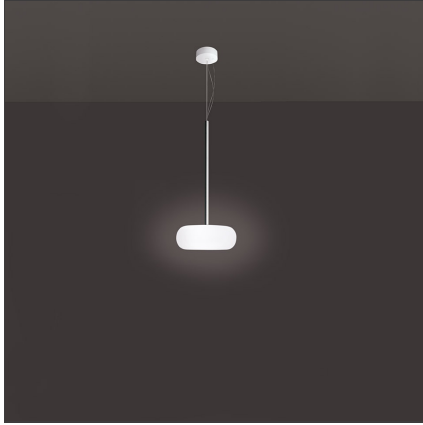

Itka 20 Suspension

IP20 

TECHNICAL DRAWINGS

DESIGN BY

Naoto Fukasawa

DESCRIPTION

FEATURES

Article Code:	DX0060O10	Material:	Blown glass, steel
Colour:	White	Series:	Design, Danese
Installation:	Suspension		
Environment:	Indoor		

DIMENSIONS

Height:	cm 9
Base Diameter:	cm 9.8
Max Extension Height:	cm 200

NOT INCLUDED SOURCES

Category:	FLUO	Class:	A
Number:	1		
Watt:	9W		
Socket:	Gx53		

ALTERNATIVE SOURCES

Category:	LED
Number:	1
Watt:	5W
Type:	2
Socket:	Gx53
Class:	A

LUMINAIRE

Watt:	9W
--------------	----