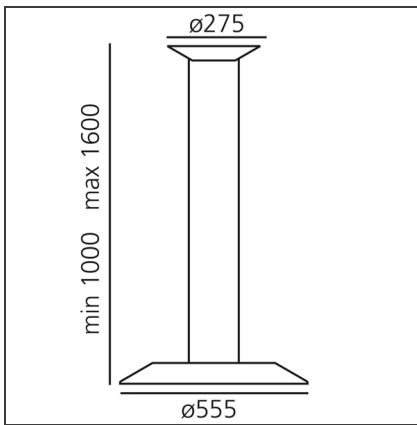

Float Circolare Suspension

IP20

TECHNICAL DRAWINGS

DESIGN BY

James Irvine

DESCRIPTION

Base and body in painted aluminium; opaline methacrylate lower diffuser and upper diffuser from transparent polycarbonate. The suspension version is provided with four suspension cables which are both electrical and mechanical support cables.

FEATURES

Article Code:	0319010A	Material:	Aluminium, methacrylate, polycarbonate
Colour:	White	Series:	Scenarios
Installation:	Suspension, Ceiling	Area contract:	Hospitality, Office
Environment:	Indoor	Emission:	Direct/indirect

DIMENSIONS

Height:	cm 100	Glow Wire Test:	650°C
Base Diameter:	cm 27.5		
Max Height from ceiling:	cm 160		

INCLUDED SOURCES

Category:	FLUO	Color Rendering:	1b
Number:	1	Color temperature (K):	3000K
Watt:	55W		
Lbs:	T16-Round		
Socket:	2GX13		

LUMINAIRE

Power Supply:	Electronic Integrated	Delivered lumens output (lm):	4200lm
Watt:	55W	CCT:	3000K
Voltage:	220V-240V		

ACCESSORIES

NO
IMAGE
AVAILABLE

FLOAT CIRCOLARE
FILTRO TOP
0369040A

NO
IMAGE
AVAILABLE