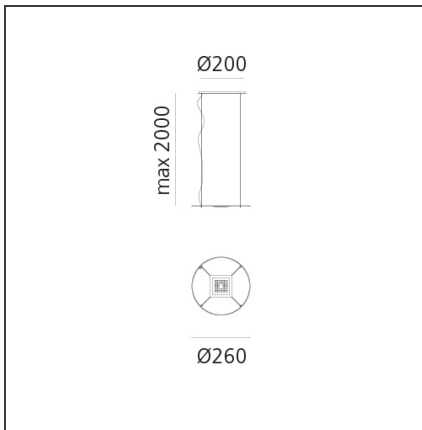

Filmografica Suspension

TECHNICAL DRAWINGS

DESIGN BY

Marti Guixé

DESCRIPTION

FEATURES

Article Code:	DMG5700A00	Material:	Steel
Installation:	Table, Suspension	Series:	Design, Danese
Environment:	Indoor		

DIMENSIONS

Base Diameter:	cm 20
Max Height from ceiling:	cm 200

INCLUDED SOURCES

Category:	LED	Color temperature (K):	3000K
Number:	1		
Watt:	12W		
Type:	0		
Class:	A		

LUMINAIRE

Watt:	12W	Delivered lumens output (lm):	430lm
		CCT:	3000K
		CRI:	80