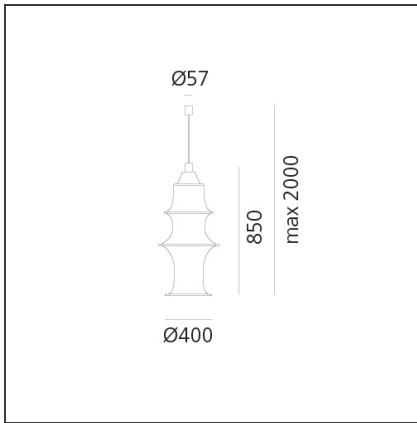

TECHNICAL DRAWINGS

DESIGN BY

Bruno Munari

DESCRIPTION

FEATURES

Article Code:	DS2040RIF	Material:	Filanca, aluminum
Colour:	White	Series:	Design, Danese
Installation:	Suspension		
Environment:	Indoor		

DIMENSIONS

Height:	cm 85
Base Diameter:	cm 5.7
Max Height from ceiling:	cm 200

NOT INCLUDED SOURCES

Category:	HALO	Class:	A
Number:	1		
Watt:	77W		
Socket:	E27		

ALTERNATIVE SOURCES

Category:	LED
Number:	1
Watt:	8W
Type:	2
Socket:	E27
Class:	A

LUMINAIRE

Watt:	77W