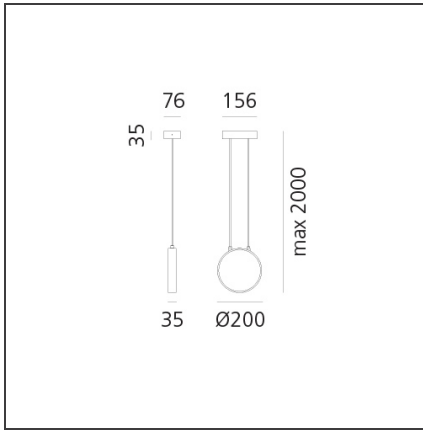

Eclittica 20 Suspension - Black

IP20  Dimmerable: 

TECHNICAL DRAWINGS

DESIGN BY

Carlotta de Bevilacqua

DESCRIPTION

Eclittica is an avant-garde lighting systems product line, whose look is striking yet subtle. It is based on advanced LED technology that guarantees performance stability, controlled light and new perceptual qualities. The intrinsic features of this product are dictated by production optimization and optical choices. They become distinctive aesthetics traits, revealing the innovative technological quality applied, the careful attention given to detail, and the thoroughness of the project.

FEATURES

Article Code:	DD0089C09	Material:	Aluminium, polycarbonate
Colour:	Black	Series:	Scenarios
Installation:	Table, Wall, Suspension, Ceiling		
Environment:	Indoor		

DIMENSIONS

Width:	cm 3.5
Base Length:	cm 15.6
Base Width:	cm 7.6
Max Height from ceiling:	cm 200

INCLUDED SOURCES

Category:	LED	Color temperature (K):	3000K
Number:	1	Efficacy:	113lm/W
Watt:	12W		
Type:	0		
Class:	A		

LUMINAIRE

Watt:	13,5W	Delivered lumens output (lm):	1205lm
		CCT:	3000K
		Efficiency:	93%
		Efficacy:	92.69lm/W
		CRI:	80
		Dimmable Typology:	Push