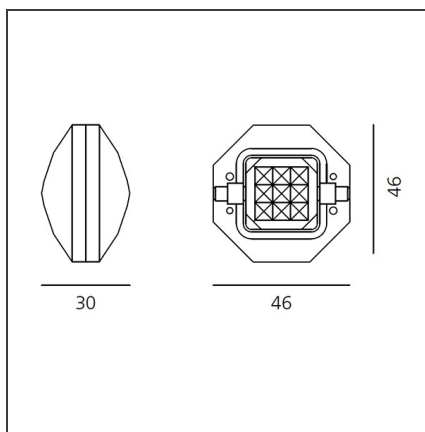

Diamante - Calata 7 "diamanti" trasparente

IP65 

TECHNICAL DRAWINGS

DESIGN BY

Studio Artemide

DESCRIPTION

The product is not yet available.

FEATURES

Colour:	Trasparent	Series:	Outdoor
Installation:	Suspension		

DIMENSIONS

Length:	cm 4.6
Width:	cm 3
Height:	cm 4.6

INCLUDED SOURCES

Category:	LED	Color temperature (K):	3000K
Number:	1		
Watt:	1,75W		
Type:	0		
Class:	A		

LUMINAIRE

Watt:	1,75W	CCT:	3000K
--------------	-------	-------------	-------