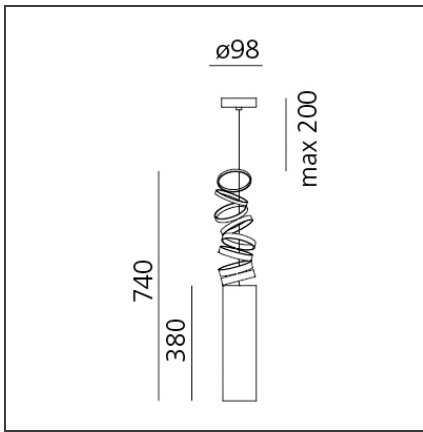

## TECHNICAL DRAWINGS

## FEATURES

Article Code:	DOI4600A80	Material:	Aluminium
Colour:	Fumé	Series:	Design
Installation:	Suspension		

## DIMENSIONS

Height:	cm 38
Base Diameter:	cm 9.8
Max Height from ceiling:	cm 20
Max Extension Height:	cm 74