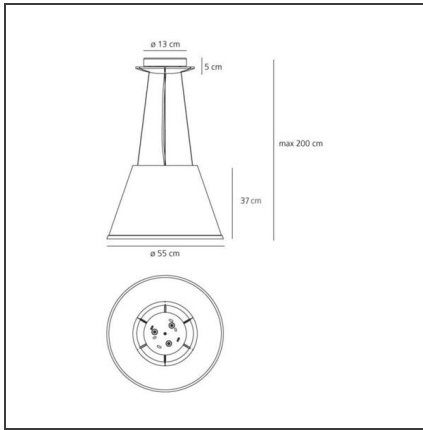

Choose Mega Suspension - Parchment

IP20 Dimmerable:

TECHNICAL DRAWINGS

DESIGN BY

Matteo Thun

DESCRIPTION

Extending the range of the Choose collection. It is a lighting fixture with a transparent antistatic polycarbonate diffuser embellished with vertical internal slits, which allows a better light diffusion. The diffuser is covered by parchment paper. Extremely versatile it integrates and disappears in the space.

FEATURES

Article Code:	1124020A	Material:	Parchment Paper, polycarbonate
Colour:	Transparent + Natural	Series:	Design
Installation:	Floor, Suspension	Area contract:	Hospitality
Environment:	Indoor	Emission:	Diffused And Direct

DIMENSIONS

Height:	cm 37	Glow Wire Test:	750
Base Diameter:	cm 13		
Max Height from ceiling:	cm 200		

NOT INCLUDED SOURCES

Category:	HALO	Color Rendering:	1a
Number:	3	Color temperature (K):	2900K
Watt:	77W		
Lbs:	A60		
Socket:	E27		
Duration (h):	1000h		