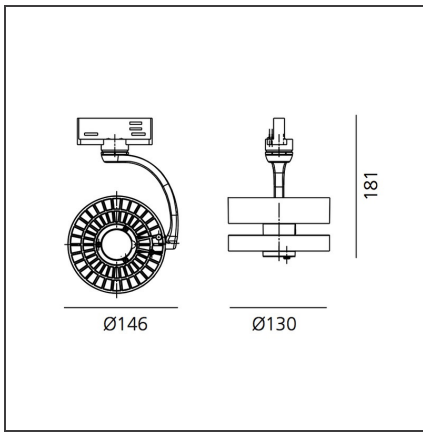

Cata Track Stable White - 29W - 3000K + Wide Optic

IP20 Dimmerable: 

TECHNICAL DRAWINGS

DESIGN BY

Carlotta de Bevilacqua

DESCRIPTION

Interchangeable optical unit through a 'twist & lock' mechanism. Defined, concentrated light beams thanks to an innovative collimation system. 2 beam angles: 2x3,5°, 2x8°. Excellent quality of light: Cata Tuneable White: adjustable colour temperature from 2700K to 5700K CRI >93 (min.) Cata Stable White: available as warm white (3000K) and neutral white (4000K) - CRI=80 (min.). Rotation of 360°, tilt angle of +90°/-90° 2 installation options: with adaptor for 3-circuit track, or base plate for ceiling mounting. Ultra-flat power source (8mm height): DALI dimmable as standard, DALI8 interface hub for Tuneable White version. Materials : optic in transparent and metallic polycarbonate, heat sink in die-cast gloss aluminium, feeder/power supply in transparent polycarbonate, arm in die-cast gloss aluminium. Complies with standard EN60598-

FEATURES

Article Code:	M057800 M057383	Series:	Indoor
Colour:	Polished aluminium		
Installation:	Track, Suspension, Ceiling		

DIMENSIONS

Height:	cm 18.1
Weight:	cm 0.6
Inclination:	cm 9,090
Rotation:	cm 360

LUMINAIRE

Watt:	29W	Delivered lumens output (lm):	2013lm
		CCT:	3000K
		Efficiency:	83%
		Efficacy:	64lm/W