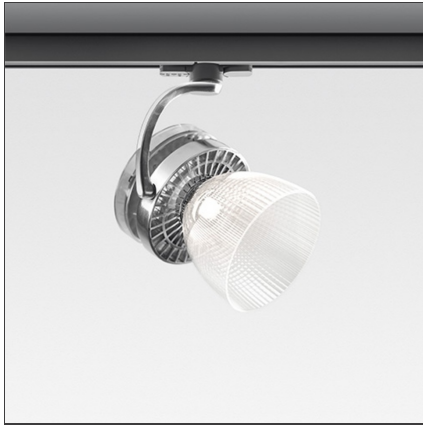

Cata Track Stable White - 29W - 3000K + Wide Optic

IP20 Dimmerable: 

TECHNICAL DRAWINGS

DESIGN BY

Carlotta de Bevilacqua

DESCRIPTION

Interchangeable optical unit through a 'twist & lock' mechanism. Defined, concentrated light beams thanks to an innovative collimation system. 2 beam angles: 2x3,5°, 2x8°. Excellent quality of light: Cata Tuneable White: adjustable colour temperature from 2700K to 5700K CRI >93 (min.) Cata Stable White: available as warm white (3000K) and neutral white (4000K) - CRI=80 (min.). Rotation of 360°, tilt angle of +90°/-90° 2 installation options: with adaptor for 3-circuit track, or base plate for ceiling mounting. Ultra-flat power source (8mm height): DALI dimmable as standard, DALI8 interface hub for Tuneable White version. Materials : optic in transparent and metallic polycarbonate, heat sink in die-cast gloss aluminium, feeder/power supply in transparent polycarbonate, arm in die-cast gloss aluminium. Complies with standard EN60598-

FEATURES

Article Code:	M057800 M057383	Series:	Indoor
Colour:	Polished aluminium		
Installation:	Track, Suspension, Ceiling		

DIMENSIONS

Height:	cm 18.1
Weight:	cm 0.6
Inclination:	cm 9,090
Rotation:	cm 360

INCLUDED SOURCES

Category:	LED	Color temperature (K):	3000K
Number:	1	Color Tolerance:	MacAdam 3SDCM
Watt:	23W	CRI:	=80 (min.)
Delivered lumens output (lm):	2300lm	Efficacy:	100lm/W
Type:	0	Service Life:	L70(6K)>36000h
Class:	A		

LUMINAIRE

Watt:	29W	Delivered lumens output (lm):	2013lm
		CCT:	3000K
		Efficiency:	83%
		Efficacy:	64lm/W