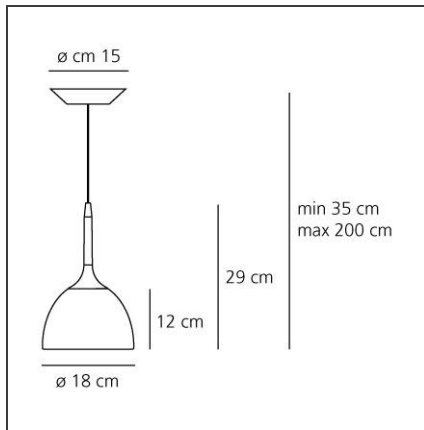

Castore Calice 18 Suspension

DESIGN BY

Michele De Lucchi, Huub Ubbens

DESCRIPTION

The diffuser design is enhanced by a removable-fitting and tapering luminous stem, that makes gentle the transition from the strong diffuser light to the blind lamp structure area. Ceiling rose and stem in thermoplastic resin, blown glass diffuser. Diffused and direct light emission.

IP20 Dimmerable:

TECHNICAL DRAWINGS

FEATURES

Article Code:	1169010A	Material:	Blown glass, polycarbonate
Colour:	White	Series:	Scenarios
Installation:	Suspension	Area contract:	Residential
Environment:	Indoor	Emission:	Diffused

DIMENSIONS

Height:	cm 35	Glow Wire Test:	750
Base Diameter:	cm 15		
Max Height from ceiling:	cm 200		

NOT INCLUDED SOURCES

Category:	HALO	Class:	A
Number:	1		
Watt:	48W		
Socket:	G9		

ALTERNATIVE SOURCES

Category:	LED
Number:	1
Watt:	2,3W
Delivered lumens output (lm):	200lm
Type:	2
Socket:	G9
Class:	A