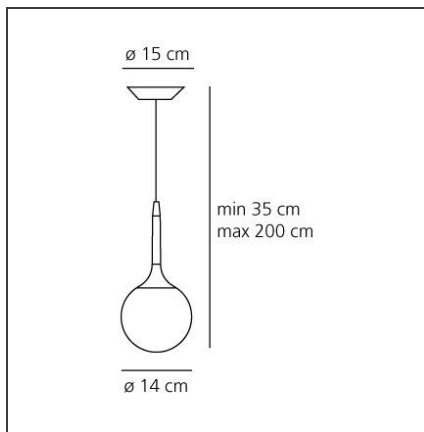

Castore suspension 14

IP20 Dimmerable:

TECHNICAL DRAWINGS

DESIGN BY

Michele De Lucchi, Huub Ubbens

DESCRIPTION

The spherical diffuser design is enhanced by a removable-fitting and tapering luminous stem, that makes a sweet transition from the strong diffuser light to the blind lamp structure area. Ceiling rose and stem in thermoplastic resin, blown glass diffuser.

FEATURES

Article Code:	1045010A	Material:	Blown glass, polycarbonate
Colour:	White	Series:	Design
Installation:	Suspension	Area contract:	Hospitality, Retail, Residential
Environment:	Indoor	Emission:	Diffused

DIMENSIONS

Height:	cm 35	Glow Wire Test:	750
Base Diameter:	cm 15		
Max Height from ceiling:	cm 200		

NOT INCLUDED SOURCES

Category:	HALO	Class:	A
Number:	1		
Watt:	48W		
Socket:	G9		

ALTERNATIVE SOURCES

Category:	LED
Number:	1
Watt:	2,3W
Delivered lumens output (lm):	200lm
Type:	2
Socket:	G9
Class:	A