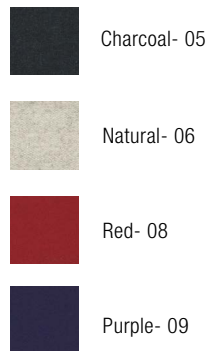

Product Category

Shade

Material

PVC & 100% Wool

*supplied as shade only

05- Charcoal/ 06- Natural/ 08- Red/ 09- Purple

40cm / 15.7"
FRONT

10cm / 3.9"
SIDE

40cm / 15.7"

MnM 40
SM039128XX

60cm / 23.6"
FRONT

15cm / 5.9"
SIDE

60cm / 23.6"

MnM 60
SM039140XX

SPECIFICATION

Lightsource

MnM 40
SM039128XX

UK/EU, Max 60W USA, Max 10W
Recommended bulb: LED Globe Bulbs 400 - 1000 Lumen output and from 2700K (for warmer with more colour) up to 6000K (daylight)

MnM 60
SM039140XX

UK/EU, Max 60W USA, Max 10W
Recommended bulb: LED Globe Bulbs 400 - 1000 Lumen output and from 2700K (for warmer with more colour) up to 6000K (daylight)