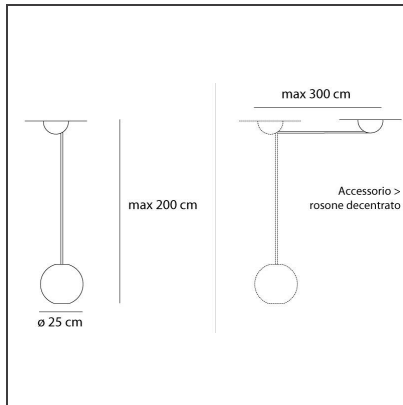

Aggregato Suspension Ø250 sfera

DESIGN BY

Enzo Mari, Giancarlo Fassina

DESCRIPTION

Ceiling rose in thermoplastic resin and metal, painted; sphere-shaped diffuser in methacrylate. Code structure: A033200 Code sphere-shaped diffuser: A089410

IP20 Dimmerable: + -

TECHNICAL DRAWINGS

FEATURES

Article Code:	A089410 A033200	Material:	Technopolymer, methacrylate
Colour:	White	Series:	Design
Installation:	Suspension	Area contract:	Residential
Environment:	Indoor	Emission:	Diffused

DIMENSIONS

Height:	cm 200	Glow Wire Test:	650
----------------	--------	------------------------	-----

NOT INCLUDED SOURCES

Category:	HALO	Color Rendering:	1a
Number:	1	Color temperature (K):	2900K
Watt:	77W		
Lbs:	A60		
Socket:	E27		
Duration (h):	1000h		