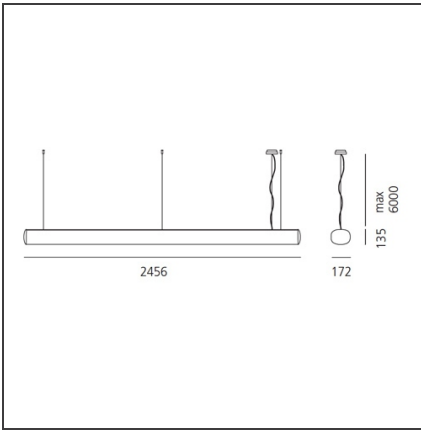

Absolu 2x28W 2456mm DALI

IP40 Dimmerable:

TECHNICAL DRAWINGS

DESCRIPTION

FEATURES

Article Code:	M113301	Material:	Polycarbonate, steel
Colour:	Opal white	Series:	Scenarios
Installation:	Suspension		
Environment:	Indoor		

DIMENSIONS

Length:	cm 245	Glow Wire Test:	850
Width:	cm 17.2		
Height:	cm 13.5		
Weight:	cm 9.5		
Max Height from ceiling:	cm 600		

INCLUDED SOURCES

Category:	FLUO	Color Rendering:	80-85
Number:	2	Color temperature (K):	3000K
Watt:	28W		
Lbs:	T16-SLS		
Socket:	G5		
Duration (h):	16000h		

LUMINAIRE

Watt:	2x28W	Delivered lumens output (lm):	5200lm
Voltage:	220-240V	Dimmable Typology:	Dali