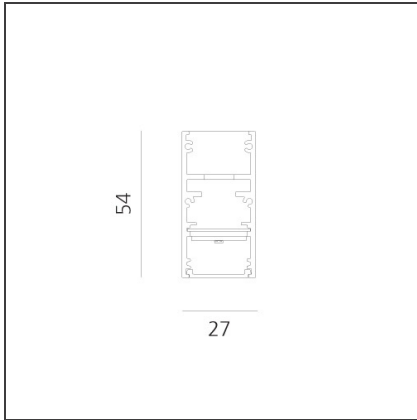

A.24 - Wall/Ceiling Diffused Emission - Track - Direct Emission - 1176mm - 3000K - Black

DESIGN BY

Carlotta de Bevilacqua

DESCRIPTION

TECHNICAL DRAWINGS

FEATURES

Article Code:	AQ31004	Series:	Indoor, Light+Building 2018
Colour:	Black	Emission:	Direct
Installation:	Recessed, Wall, Suspension, Ceiling		
Environment:	Indoor		

DIMENSIONS

Length:	cm 118
Width:	cm 2.7
Height:	cm 5.4

INCLUDED SOURCES

Category:	LED	Color temperature (K):	3000K
Number:	1	CRI:	80
Watt:	34W		
Type:	0		

LUMINAIRE

Watt:	34W	Delivered lumens output (lm):	2374lm
		CCT:	3000K
		CRI:	80