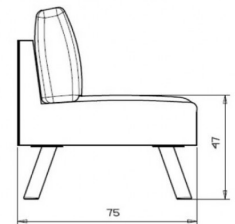

Nomad 825

NOMAD COLLECTION:

Nomad 821, Nomad 822, Nomad 823, Nomad 824, Nomad 825,
Nomad 826, Nomad 827, Nomad 828,

2 seats sofa with upholstered seat and back. Beech wood feet, without end sides.

WEIGHT

28 Kg

PACK

0,61 m³

PIECES PER BOX

1