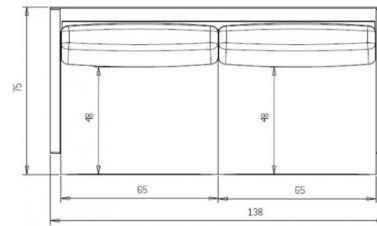

2 seats sofa with upholstered seat and back. Beech wood feet, with end sides.

WEIGHT

33,3 kg

PACK

0,61 m³

PIECES PER BOX

1

FINISHES SEATING