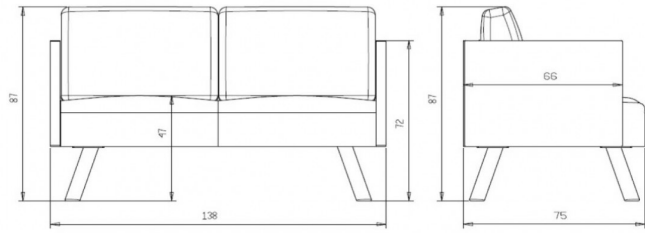

2 seats sofa with upholstered seat and back. Beech wood feet, with end sides.

WEIGHT

33,3 kg

PACK

0,61 m³

PIECES PER BOX

1

FINISHES SEATING