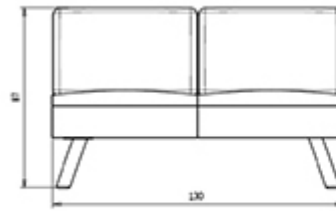

Nomad 821

NOMAD COLLECTION:

Nomad 821, Nomad 822, Nomad 823, Nomad 824, Nomad 825,
Nomad 826, Nomad 827, Nomad 828,

2 seats sofa with upholstered seat and back. Steel feet, without end sides.

WEIGHT

27,2 Kg