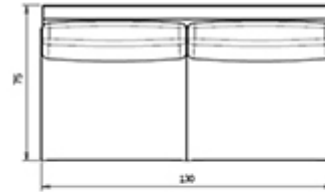

Nomad 821

NOMAD COLLECTION:

Nomad 821, Nomad 822, Nomad 823, Nomad 824, Nomad 825,
Nomad 826, Nomad 827, Nomad 828,

2 seats sofa with upholstered seat and back. Steel feet, without end sides.

WEIGHT

27,2 Kg