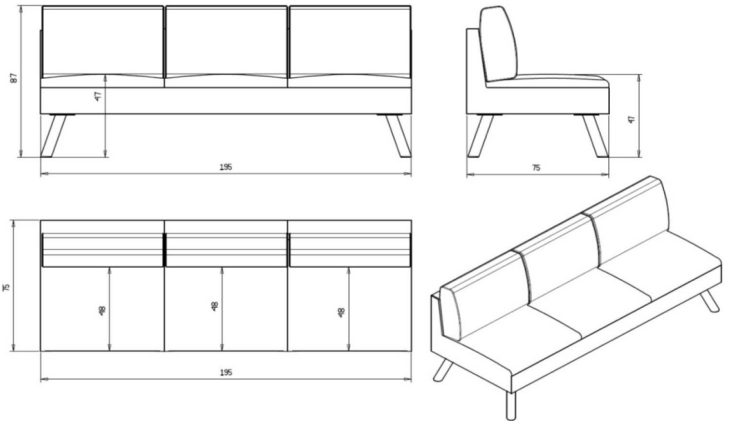

3 seats sofa with upholstered seat and back. Steel feet, without end sides.

WEIGHT

39,1 Kg

PACK

0,88 m³

PIECES PER BOX

1

FINISHES SEATING