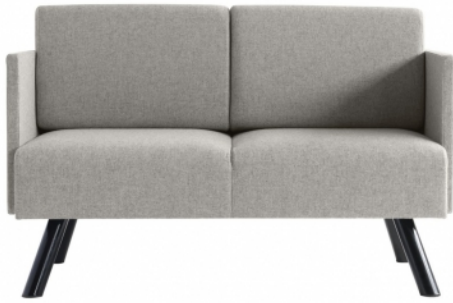

Nomad 822

NOMAD COLLECTION:

Nomad 821, Nomad 822, Nomad 823, Nomad 824, Nomad 825,
Nomad 826, Nomad 827, Nomad 828,

2 seats sofa with upholstered seat and back. Steel feet, with end sides.

WEIGHT

32,5 kg

PACK

0,61 m³

PIECES PER BOX

1