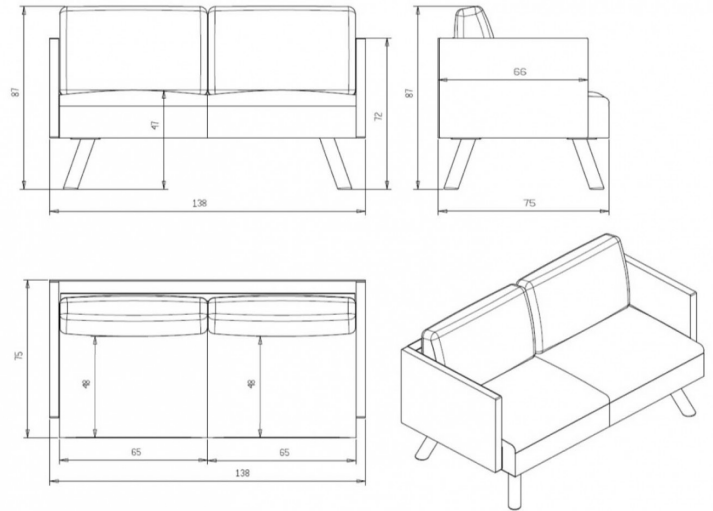

NOMAD COLLECTION:

Nomad 821, Nomad 822, Nomad 823, Nomad 824, Nomad 825,
Nomad 826, Nomad 827, Nomad 828,

2 seats sofa with upholstered seat and back. Steel feet, with end sides.

WEIGHT

32,5 kg

PACK

0,61 m³