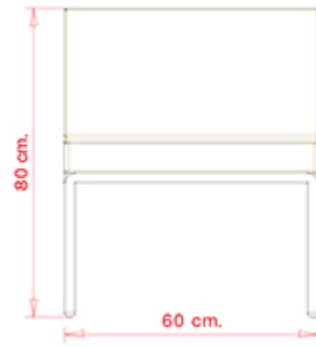

Zero 208

ZERO COLLECTION:
Zero 208, Zero 209,

Modular sofa system with painted steel frame and cataphoresistreatment. Fabric for outdoors. Linear module.

STACKABLE

4

WEIGHT

7,6 kg

PACK

0,56 m³

PIECES PER BOX

2

FINISHES SEATING

TE FABRICS

Solids&Stripes Sunbrella
+ 5 colours

FRAMES

AC STEEL