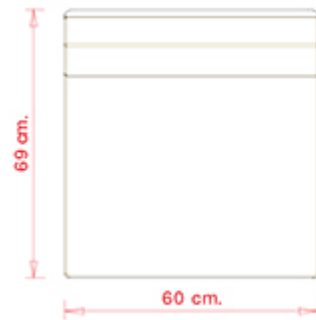

Zero 208

ZERO COLLECTION:
Zero 208, Zero 209,

Modular sofa system with painted steel frame and cataphoresistreatment. Fabric for outdoors. Linear module.

STACKABLE

4

WEIGHT

7,6 kg

PACK

0,56 m³

PIECES PER BOX

2

FINISHES SEATING

TE FABRICS

Solids&Stripes Sunbrella
+ 5 colours

FRAMES

AC STEEL