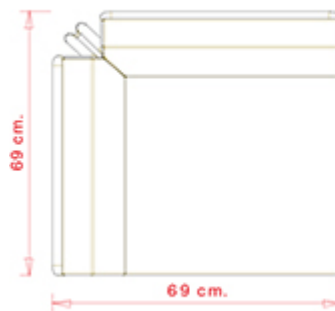

ZERO COLLECTION:
Zero 208, Zero 209,

Modular sofa system with painted steel frame and cataphoresistreatment. Fabric for outdoors. Corner module.

STACKABLE

2

WEIGHT

10,2 kg

PACK

0,45 m³