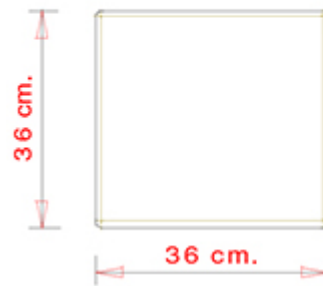

CR Chrome

CR S Satin chrome

USES

coffee & restaurants, hotels, educational, travel, office and waiting areas, retail, health care,

Twin 369

TWIN COLLECTION:
Twin 368, Twin 369, Twin 389,

Barstool with steel frame, 4 legs and upholstered seat. Seat height H 48 cm.