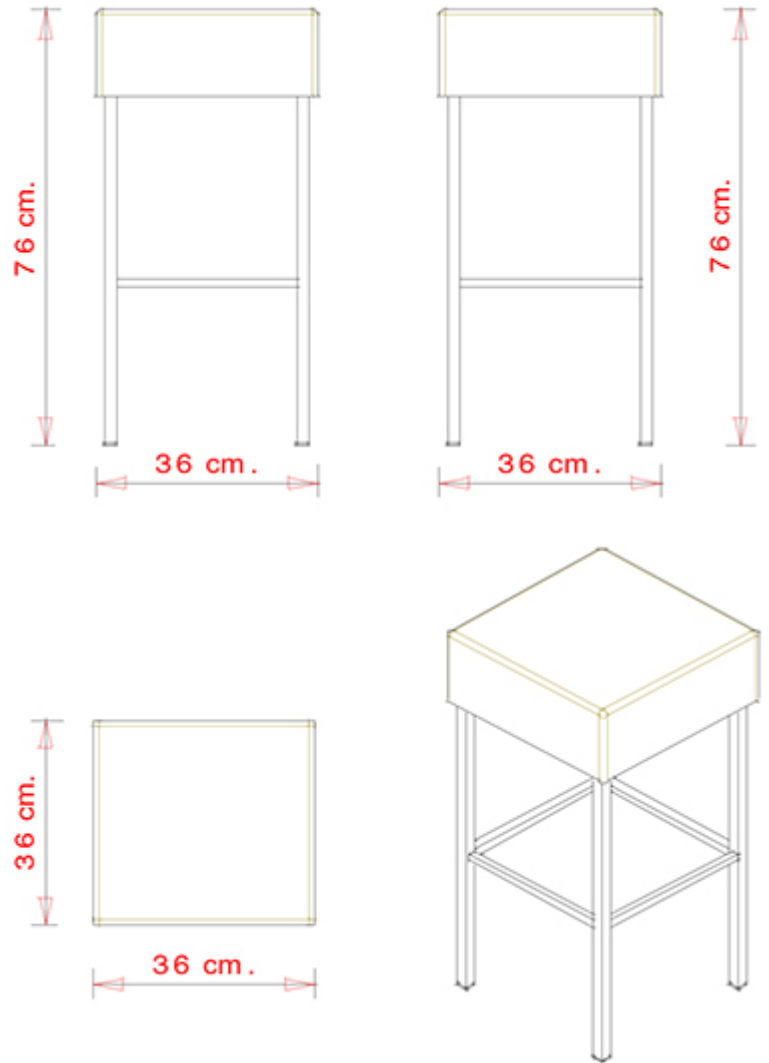

Twin 368

TWIN COLLECTION:

Twin 368, Twin 369, Twin 389,

Barstool with steel frame, 4 legs and upholstered seat.

WEIGHT

7,7 kg

PACK0,18 m³**PIECES PER BOX**

2

CR Chrome

CR S Satin chrome

USES

coffee & restaurants, hotels, educational, travel, office and waiting areas, retail, health care,

Twin 369

TWIN COLLECTION:
Twin 368, Twin 369, Twin 389,

Barstool with steel frame, 4 legs and upholstered seat. Seat height H 48 cm.