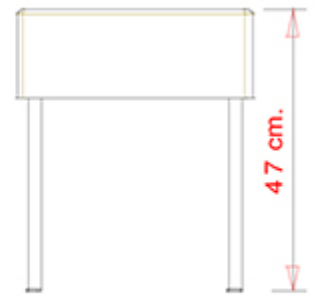

CR Chrome

CR S Satin chrome

USES

coffee & restaurants, hotels, educational, travel, office and waiting areas, retail, health care,

Twin 369

TWIN COLLECTION:
Twin 368, Twin 369, Twin 389,

Barstool with steel frame, 4 legs and upholstered seat. Seat height H 48 cm.