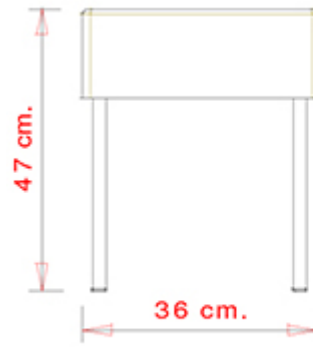

CR Chrome

CR S Satin chrome

USES

coffee & restaurants, hotels, educational, travel, office and waiting areas, retail, health care,

Twin 369

TWIN COLLECTION:
Twin 368, Twin 369, Twin 389,

Barstool with steel frame, 4 legs and upholstered seat. Seat height H 48 cm.