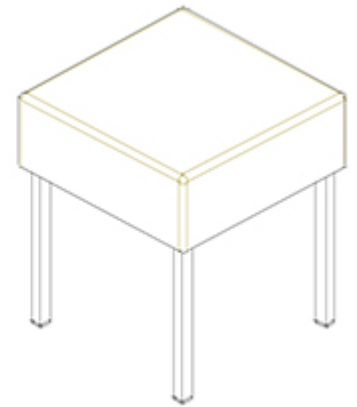

Twin 368

TWIN COLLECTION:

Twin 368, Twin 369, Twin 389,

Barstool with steel frame, 4 legs and upholstered seat.

WEIGHT

7,7 kg

PACK0,18 m³**PIECES PER BOX**

2

CR Chrome

CR S Satin chrome

USES

coffee & restaurants, hotels, educational, travel, office and waiting areas, retail, health care,

Twin 369

TWIN COLLECTION:
Twin 368, Twin 369, Twin 389,

Barstool with steel frame, 4 legs and upholstered seat. Seat height H 48 cm.