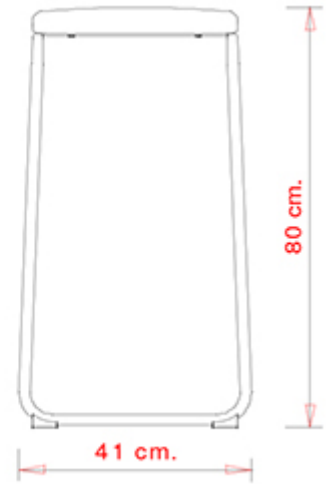

## Sharing 388

SHARING COLLECTION:  
Sharing 388,

Barstool with steel frame. Upholstered seat.

**WEIGHT**

5 kg

**PACK**

0,18 m<sup>3</sup>

**PIECES PER BOX**