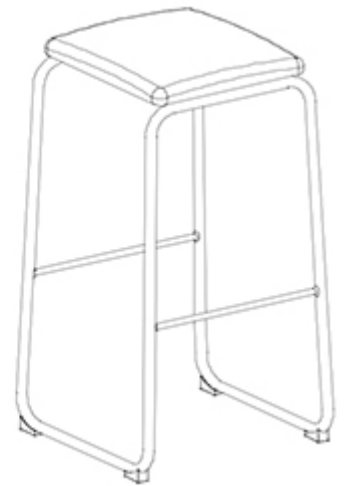

## Sharing 388

SHARING COLLECTION:  
Sharing 388,

Barstool with steel frame. Upholstered seat.

**WEIGHT**

5 kg

**PACK**

0,18 m<sup>3</sup>

**PIECES PER BOX**