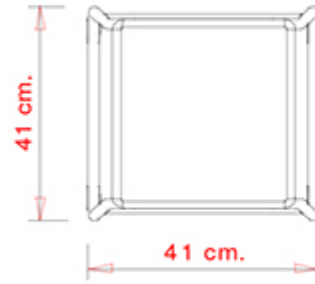

## Sharing 388

SHARING COLLECTION:  
Sharing 388,

Barstool with steel frame. Upholstered seat.

**WEIGHT**

5 kg

**PACK**

0,18 m<sup>3</sup>

**PIECES PER BOX**