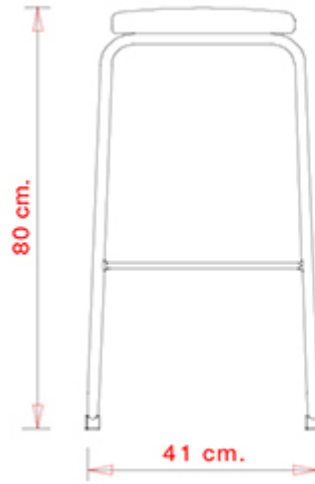

## Sharing 388

SHARING COLLECTION:  
Sharing 388,

Barstool with steel frame. Upholstered seat.

**WEIGHT**

5 kg

**PACK**

0,18 m<sup>3</sup>

**PIECES PER BOX**