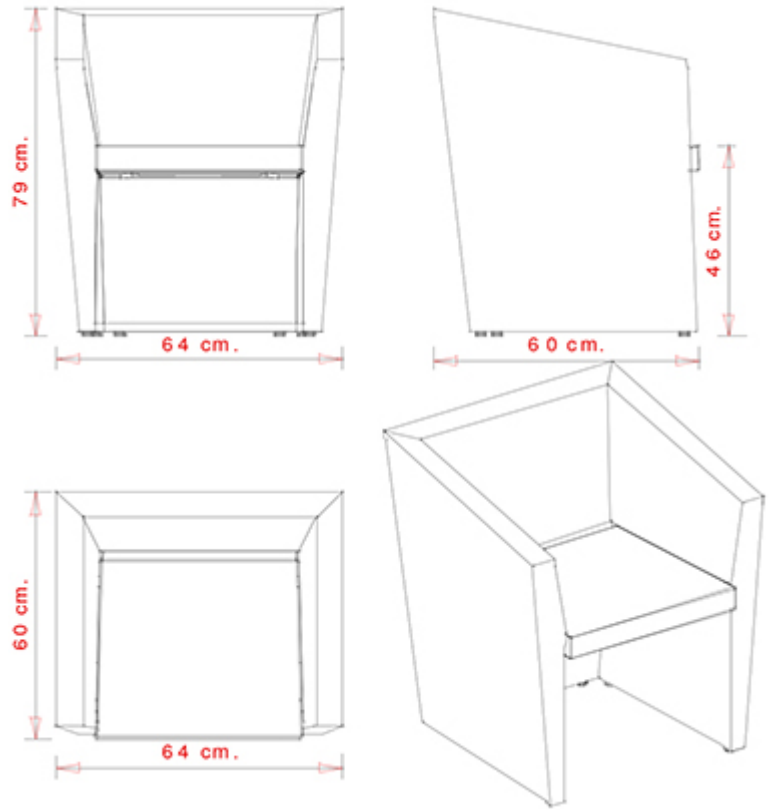

Talia 161

TALIA COLLECTION:
Talia 161,

Armchair with upholstered seat and back.

WEIGHT

16,5 kg

PACK

0,30 m³

PIECES PER BOX