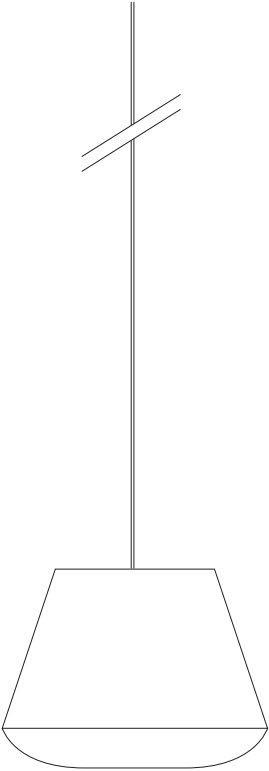

RD2SQ

by Steve Jones

innermost®

40cm / 15.7"

RD2SQ Short 40
SR019128XX

30cm / 11.8"

60cm / 23.6"

RD2SQ 60
SR019145XX

30cm / 11.8"

Product Category

Pendant

Material

Steel (base), acrylic, polyester

Recommended Bulb

LED globe bulbs up to 2000 lumen output and from 2700K (for warmer with more colour), up to 6000K (daylight)

Color

02 - Black

16 - Warm Grey

17 - Dark Grey

18 - Ochre