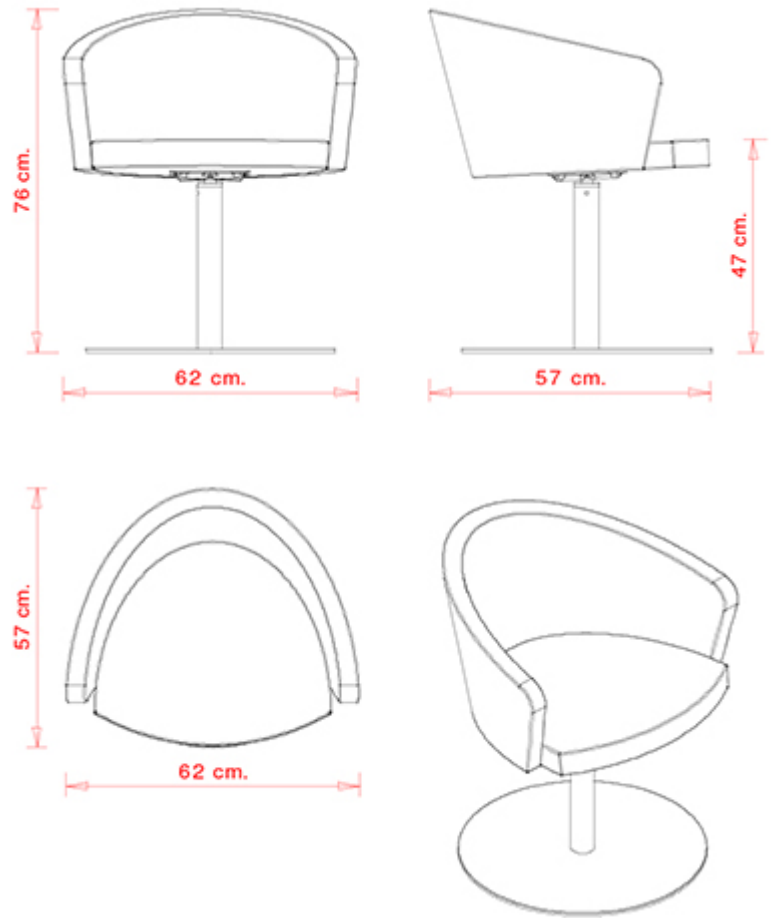

Kicca 019

KICCA COLLECTION:

Kicca 019, Kicca 020, Kicca 021, Kicca 021-DP, Kicca 021-DR, Kicca 320, Kicca 366, Kicca 571,

Swivel armchair with central steel base. Upholstered seat and back.

WEIGHT

20 kg

PACK

0,32 m³

PIECES PER BOX

1