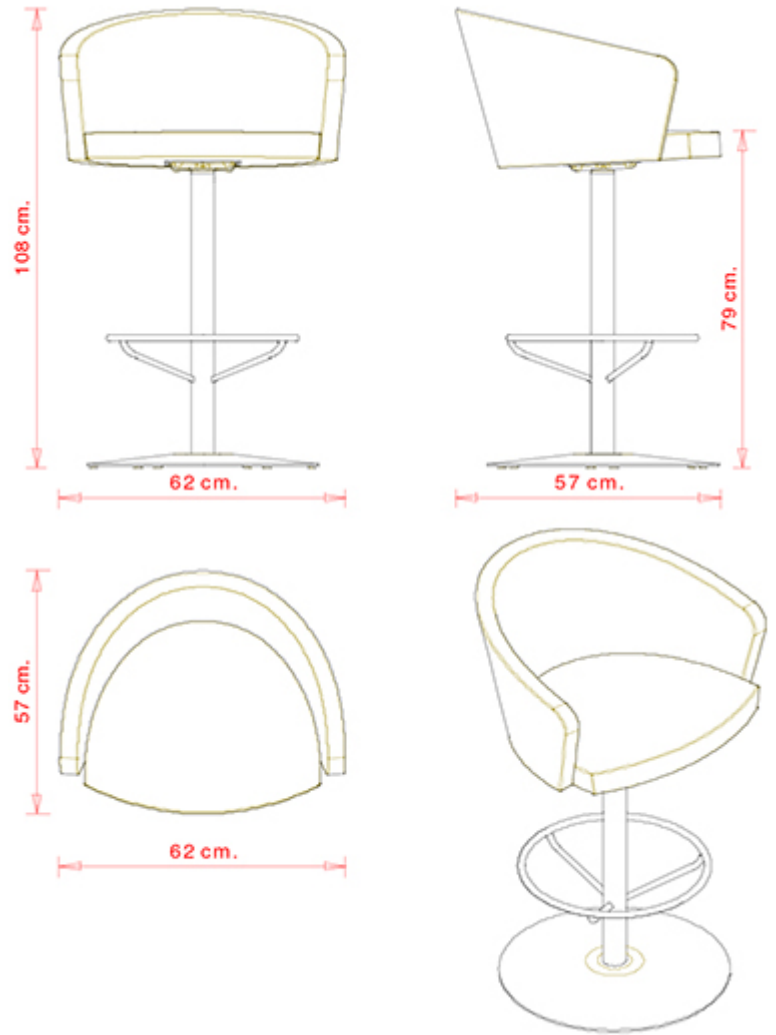

Swivel stool with central steel base. Upholstered seat and back.

WEIGHT

21,7 kg

PACK

0,44 m³

PIECES PER BOX

1

FINISHES SEATING