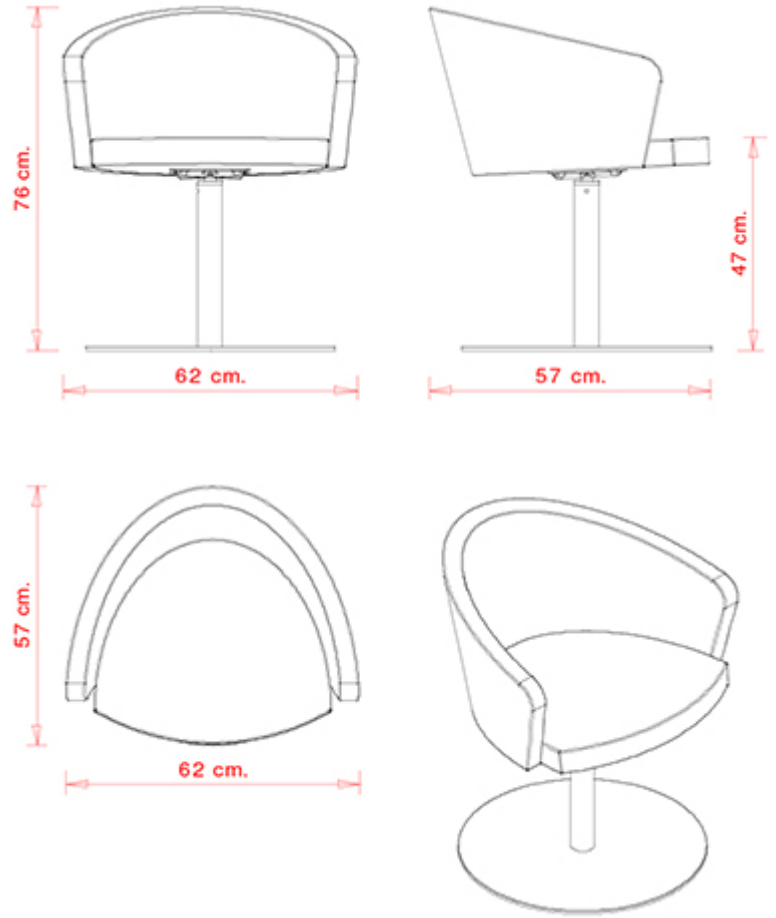

Kicca 019

KICCA COLLECTION:

Kicca 019, Kicca 020, Kicca 021, Kicca 021-DP, Kicca 021-DR, Kicca 320, Kicca 366, Kicca 571,

Swivel armchair with central steel base. Upholstered seat and back.

WEIGHT

20 kg

PACK