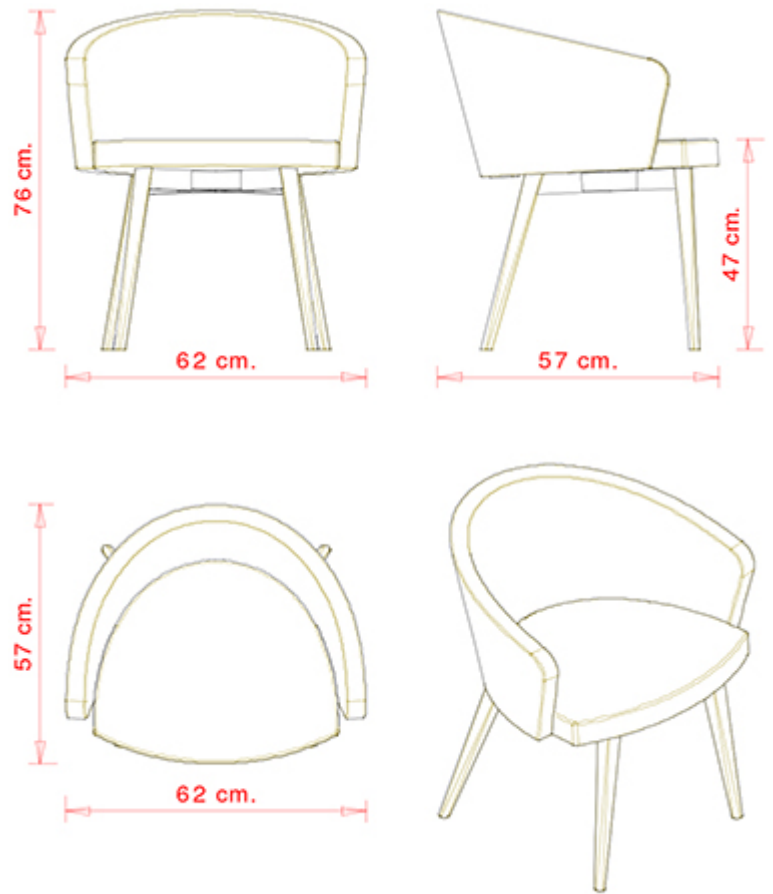

Armchair with beech wood frame, 4 legs. Upholstered seat and back.

WEIGHT

9,9 kg

PACK0,34 m³**PIECES PER BOX**

1

FINISHES SEATING

TE FABRICS

Sawana Davis
+ 24 colours