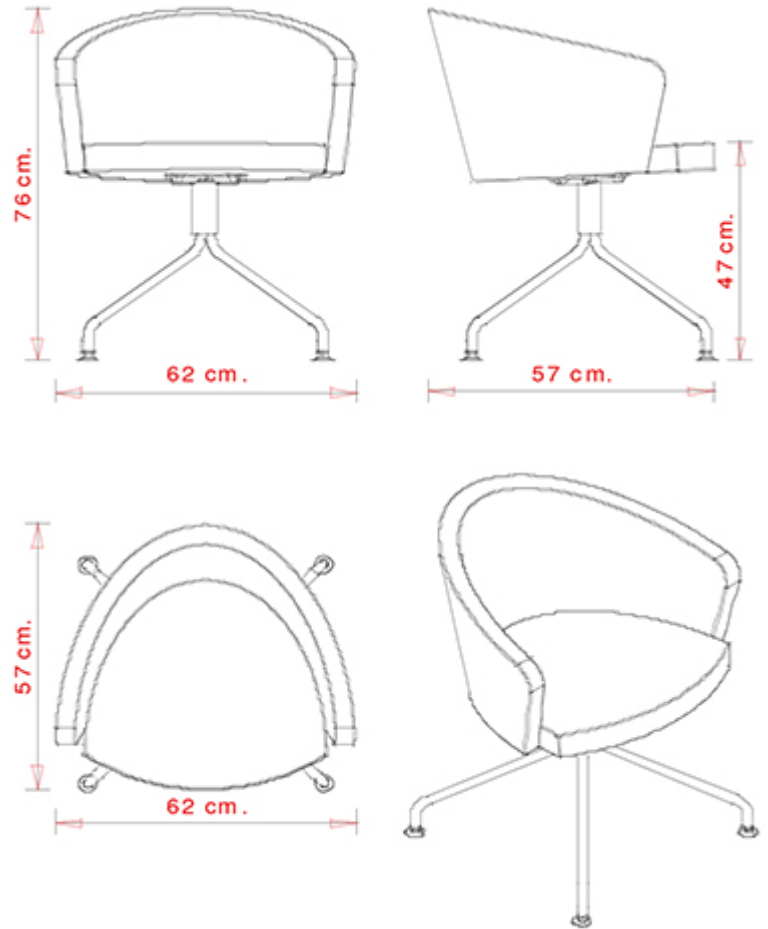

Kicca 019, Kicca 020, Kicca 021, Kicca 021-DP, Kicca 021-DR, Kicca 320, Kicca 366, Kicca 571,

Armchair with 4 ways steel frame. Upholstered seat and back.

WEIGHT

10 kg

PACK

0,39 m³

PIECES PER BOX

1