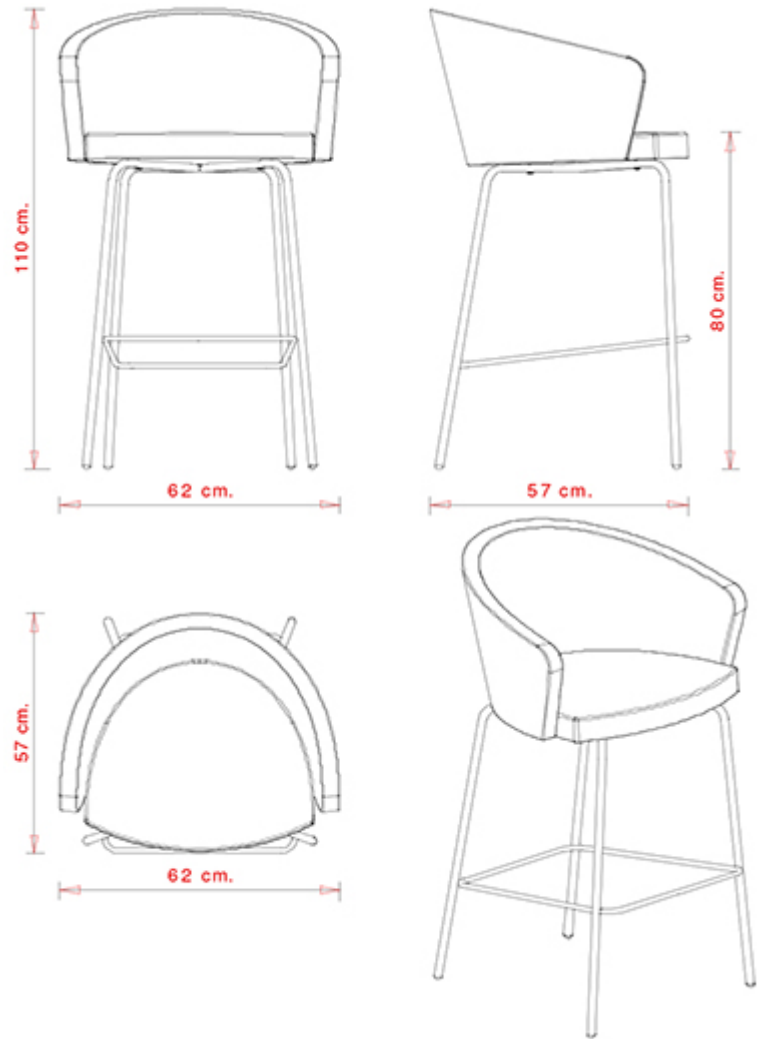

Barstool with steel frame and upholstered seat and back.

WEIGHT

9,8 kg

PACK

0,44 m³

PIECES PER BOX

1

FINISHES SEATING