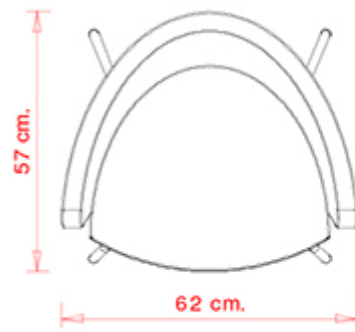

Kicca 019, Kicca 020, Kicca 021, Kicca 021-DP, Kicca 021-DR, Kicca 320, Kicca 366, Kicca 571,

Armchair with 4 legs steel frame and upholstered seat and back.

WEIGHT

9,5 kg

PACK

0,32 m³

PIECES PER BOX

1