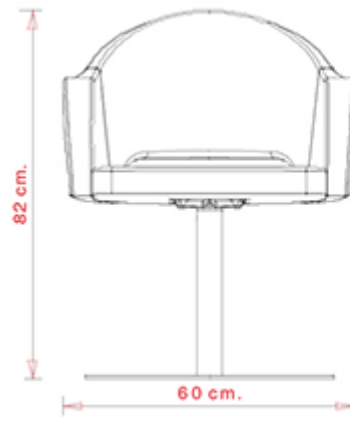

Agatha 046

AGATHA COLLECTION:

Agatha 046, Agatha 047, Agatha 048, Agatha 572, Agatha 046-DP, Agatha 046-DR, Agatha 383, Agatha 384,

Swivel armchair with central steel base. Upholstered seat and back.

WEIGHT

19,8 kg

PACK

0,34 m³

PIECES PER BOX

1