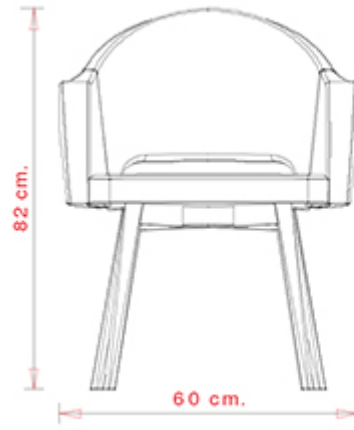

Agatha 572

AGATHA COLLECTION:

Agatha 046, Agatha 047, Agatha 048, Agatha 572, Agatha 046-DP, Agatha 046-DR, Agatha 383, Agatha 384,

Armchair with beech wood frame. 4 legs. Upholstered seat and back.

WEIGHT

9,7 kg

PACK

0,34 m³

PIECES PER BOX

1