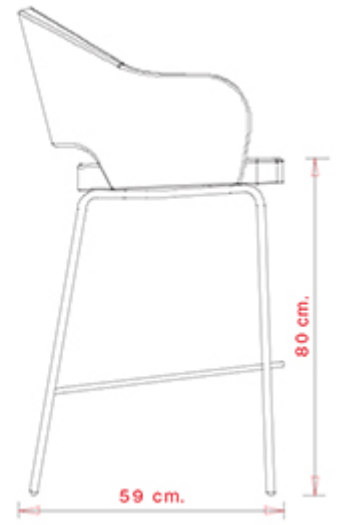

Agatha 384

AGATHA COLLECTION:

Agatha 046, Agatha 047, Agatha 048, Agatha 572, Agatha 046-DP, Agatha 046-DR, Agatha 383, Agatha 384,

Barstool with 4 legs steel frame. Upholstered seat and back.

WEIGHT

9,6 kg

PACK

0,44 m³

PIECES PER BOX

1