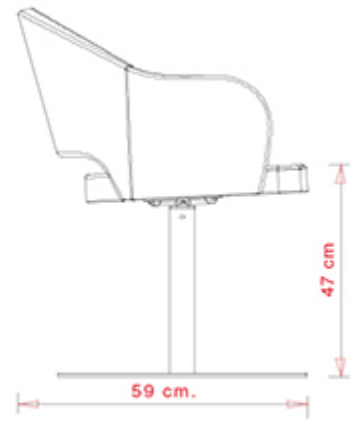

Agatha 046

AGATHA COLLECTION:

Agatha 046, Agatha 047, Agatha 048, Agatha 572, Agatha 046-DP, Agatha 046-DR, Agatha 383, Agatha 384,

Swivel armchair with central steel base. Upholstered seat and back.

WEIGHT

19,8 kg

PACK

0,34 m³

PIECES PER BOX

1