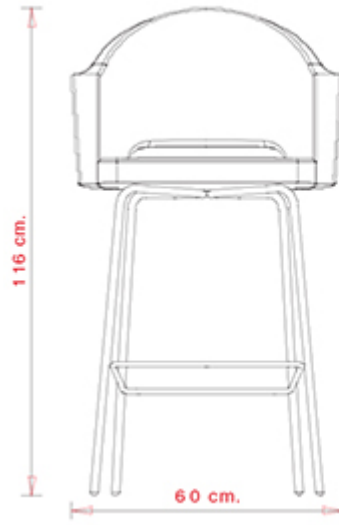

Agatha 384

AGATHA COLLECTION:

Agatha 046, Agatha 047, Agatha 048, Agatha 572, Agatha 046-DP, Agatha 046-DR, Agatha 383, Agatha 384,

Barstool with 4 legs steel frame. Upholstered seat and back.

WEIGHT

9,6 kg

PACK

0,44 m³

PIECES PER BOX

1