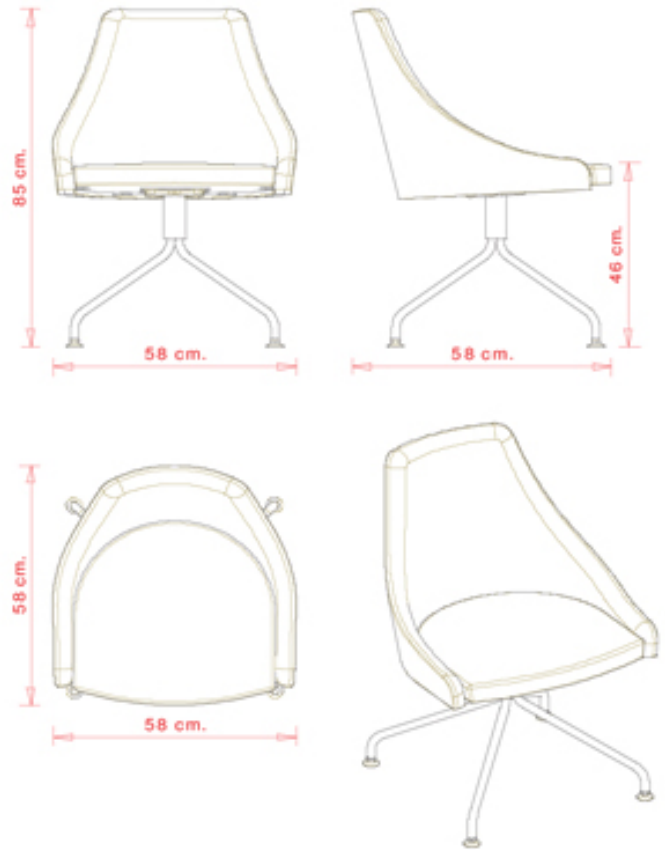

Armchair with 4 ways steel frame. Upholstered seat and back.

WEIGHT

9 kg

PACK

0,34 m³

PIECES PER BOX

1

FINISHES SEATING