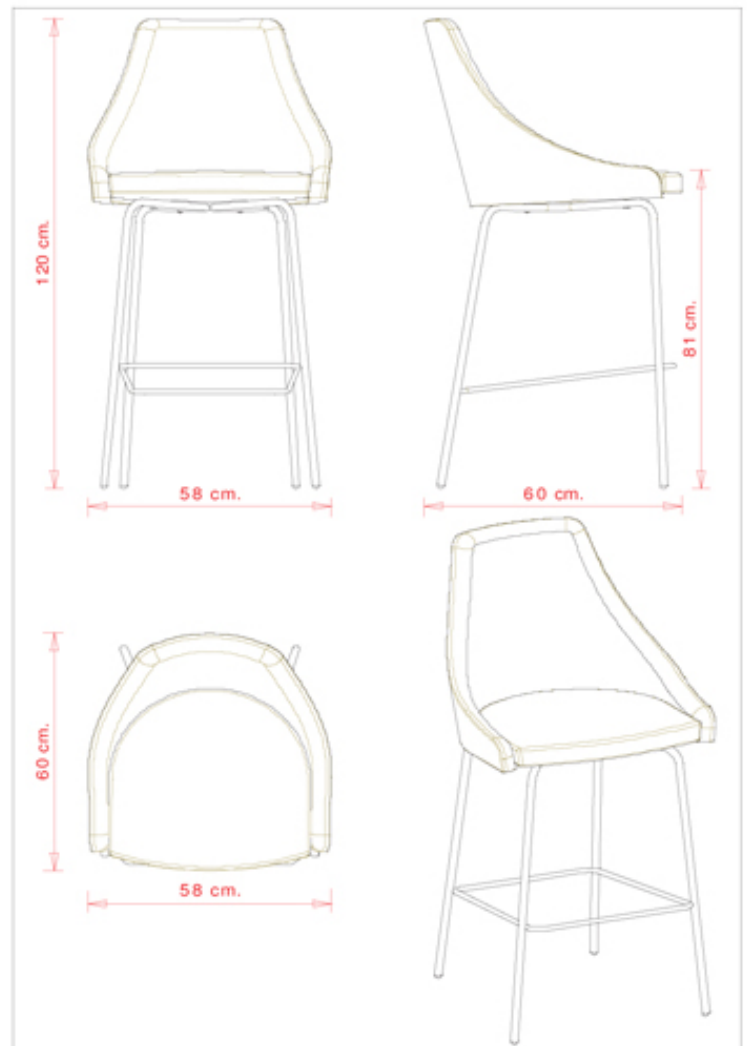

Barstool with 4 legs steel frame. Upholstered seat and back.

WEIGHT

9,3 kg

PACK

0,44 m³

PIECES PER BOX

1

FINISHES SEATING