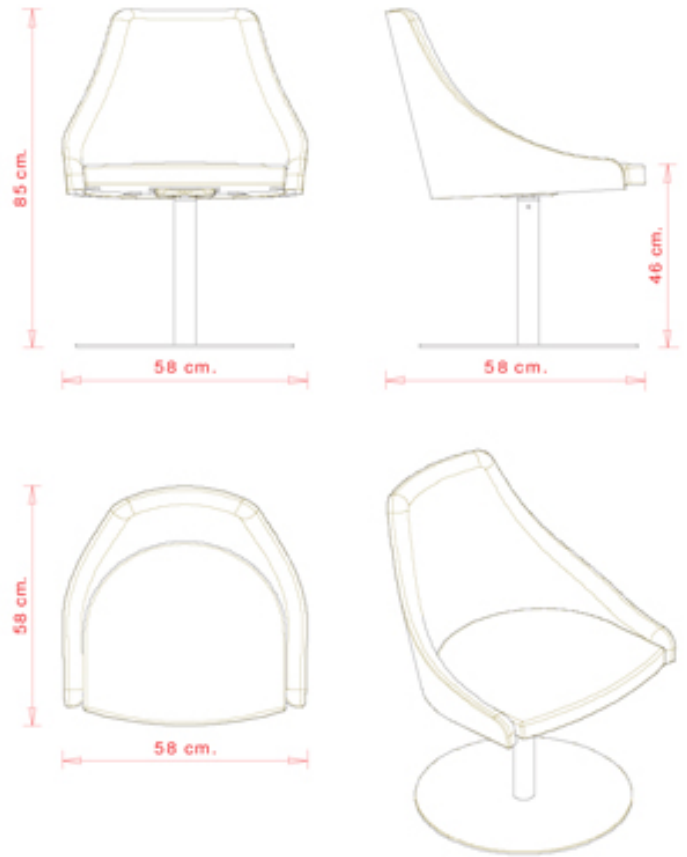

Swivel armchair with central steel base and upholstered seat and back.

WEIGHT

20 kg

PACK

0,34 m³

PIECES PER BOX

1

FINISHES SEATING