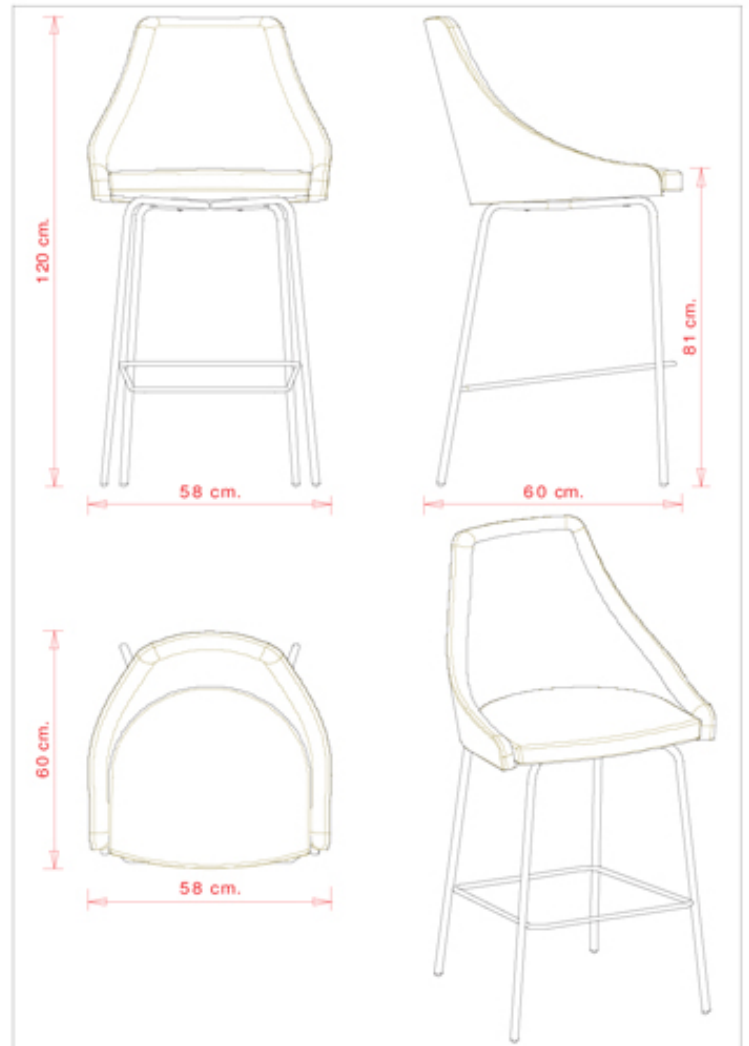

Barstool with 4 legs steel frame. Upholstered seat and back.

WEIGHT

9,3 kg

PACK

0,44 m³

PIECES PER BOX

1

FINISHES SEATING