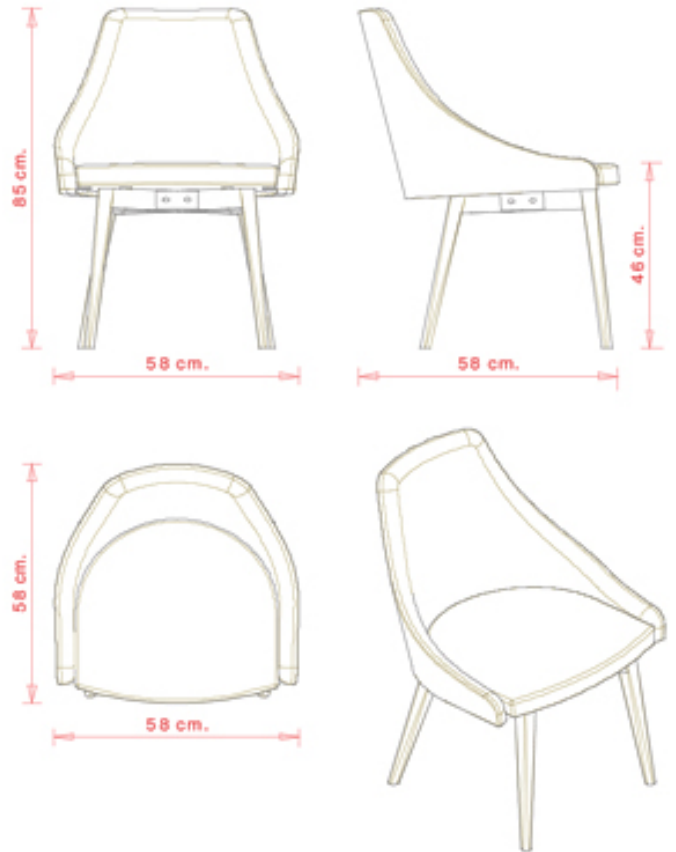

CR S Satin chrome

USES

coffee & restaurants, hotels, educational, entertainment, travel, office and waiting areas, retail, health care,

Kontea 590

KONTEA COLLECTION:
Kontea 586, Kontea 587, Kontea 588, Kontea 590, Kontea 307,
Kontea 310,