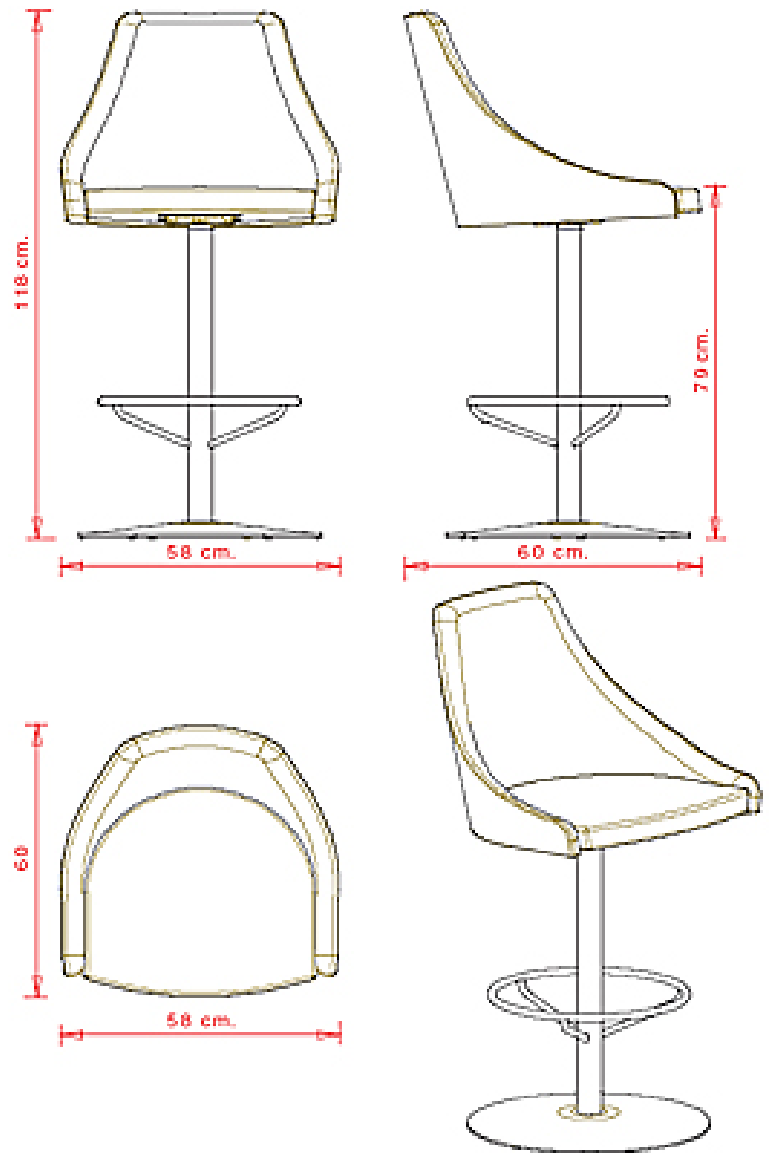

Swivel stool with central steel frame. Upholstered seat and backrest.

WEIGHT

21,2 kg

PACK

0,43 m³

PIECES PER BOX

1

FINISHES SEATING