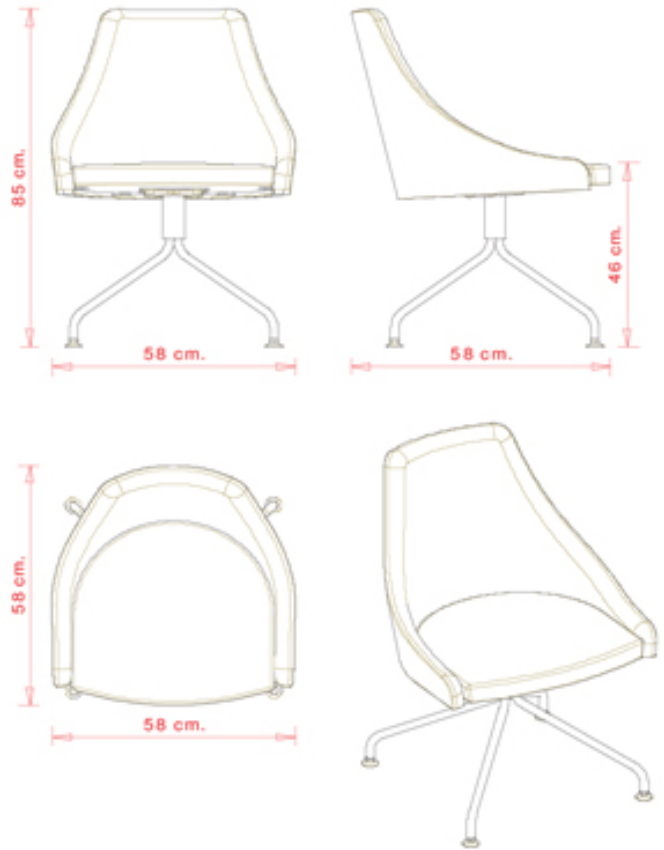

Armchair with 4 ways steel frame. Upholstered seat and back.

WEIGHT

9 kg

PACK

0,34 m³

PIECES PER BOX

1

FINISHES SEATING