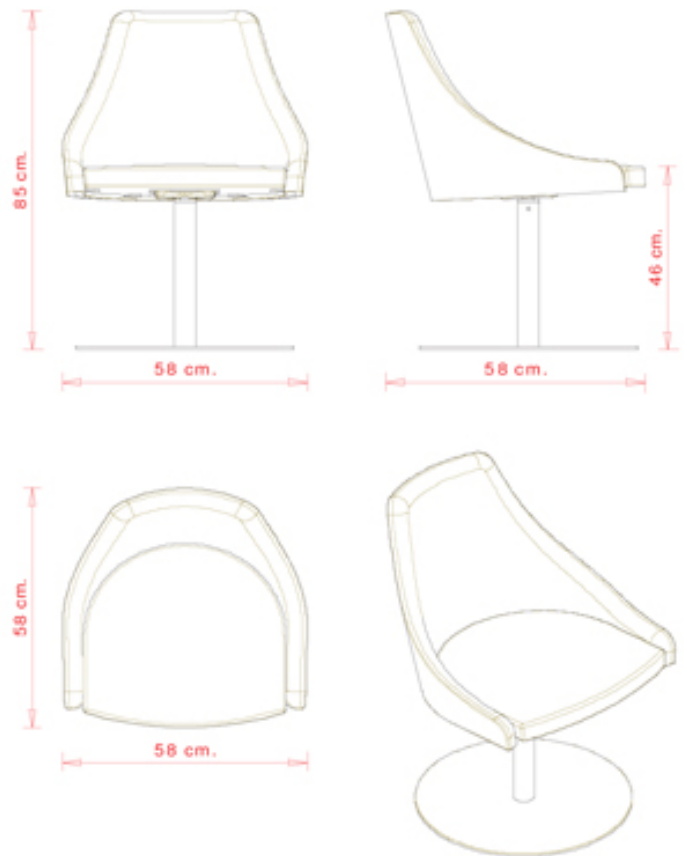

Swivel armchair with central steel base and upholstered seat and back.

WEIGHT

20 kg

PACK

0,34 m³

PIECES PER BOX

1

FINISHES SEATING