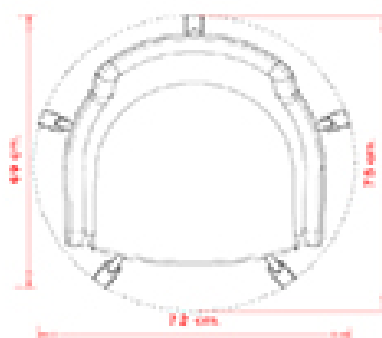

Marka 569-DR

MARKA COLLECTION:

Marka 566, Marka 567, Marka 568, Marka 569-DP, Marka 569-DR, Marka 570,

Swivel armchair with 5 ways on castors, aluminium frame. Upholstered seat and back.

WEIGHT

12 kg

PACK

0,50 m³