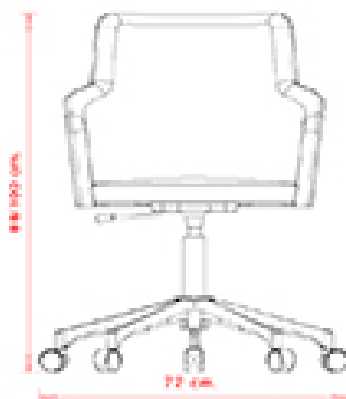

Marka 569-DR

MARKA COLLECTION:

Marka 566, Marka 567, Marka 568, Marka 569-DP, Marka 569-DR, Marka 570,

Swivel armchair with 5 ways on castors, aluminium frame. Upholstered seat and back.

WEIGHT

12 kg

PACK

0,50 m³