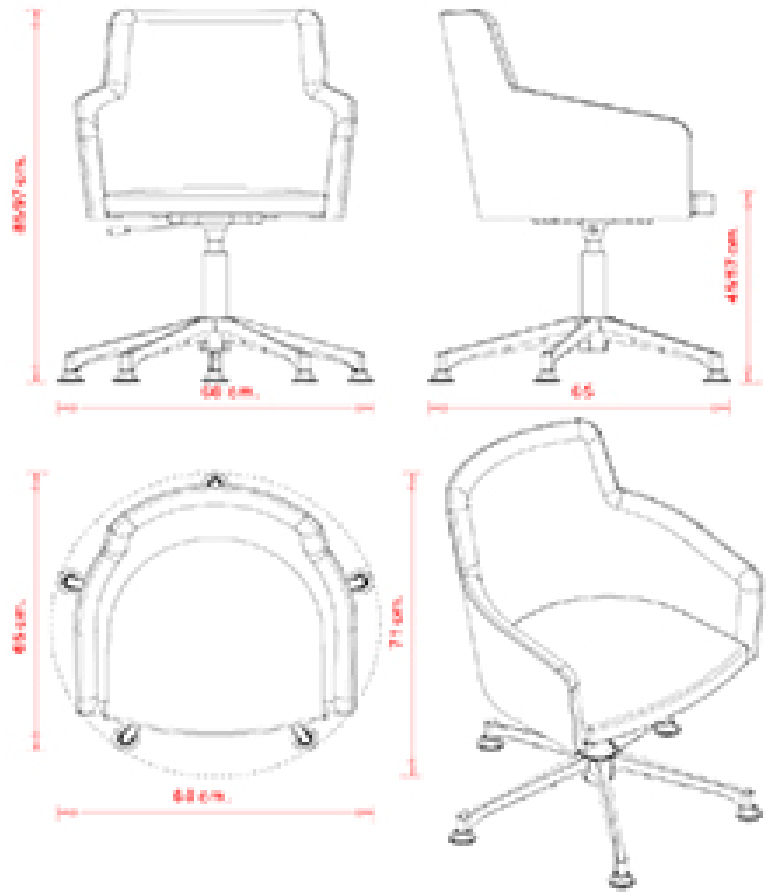

Swivel armchair with 5 ways aluminium frame. Upholstered seat and back.

WEIGHT

12 kg

PACK

0,50 m³

PIECES PER BOX

1

FINISHES SEATING