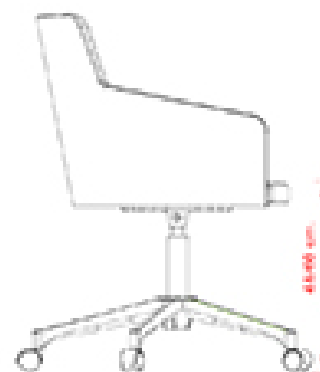

Marka 569-DR

MARKA COLLECTION:

Marka 566, Marka 567, Marka 568, Marka 569-DP, Marka 569-DR, Marka 570,

Swivel armchair with 5 ways on castors, aluminium frame. Upholstered seat and back.

WEIGHT

12 kg

PACK

0,50 m³