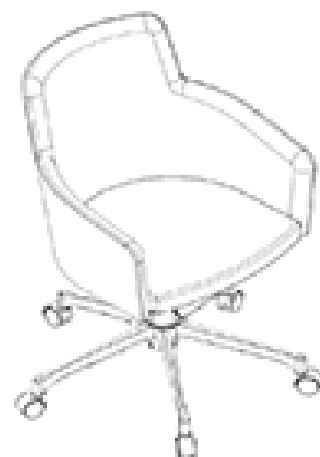

Marka 569-DR

MARKA COLLECTION:

Marka 566, Marka 567, Marka 568, Marka 569-DP, Marka 569-DR, Marka 570,

Swivel armchair with 5 ways on castors, aluminium frame. Upholstered seat and back.

WEIGHT

12 kg

PACK

0,50 m³