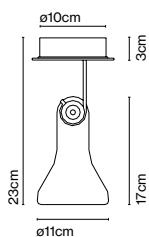

Atlas

Atlas Ad.

Base Atlas 2

Base Atlas 3

Atlas / Atlas Ad.

- E27 PAR30 75W
- E27 LED PAR30 12W 30°
- 2800K 2300cd

Transparent polycarbonate shade that envelops the light source. Stainless steel and teflon joint. Base made of white polyamide.

○ Transparent

Translucent electrical cord
Atlas with track adaptor

- [Download](#) Assembly Instructions
- [Download](#) 2D
- [Download](#) 3D
- [Download](#) Energy label

Range

info@marset.com
www.marset.com

Atlas transforms a common bulb into a spotlight, enveloping it along its outline. Taking its nudity as the starting point, it dresses the bulb up with a transparent suit that also gives the lamp the added benefit of lightness.