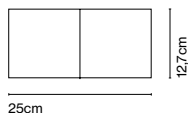

Base Atlas 2