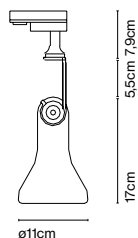

Atlas

Atlas Ad.

Base Atlas 2

Base Atlas 3

Atlas / Atlas Ad.

- E27 PAR30 75W
- E27 LED PAR30 12W 30°
- 2800K 2300cd

Transparent polycarbonate shade that envelops the light source. Stainless steel and teflon joint. Base made of white polyamide.

○ Transparent

Translucent electrical cord
Atlas with track adaptor

- [Download](#) Assembly Instructions
- [Download](#) 2D
- [Download](#) 3D
- [Download](#) Energy label

Range

info@marset.com
www.marset.com

Atlas transforms a common bulb into a spotlight, enveloping it along its outline. Taking its nudity as the starting point, it dresses the bulb up with a transparent suit that also gives the lamp the added benefit of lightness.