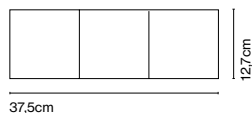

Base Atlas 3

Atlas / Atlas Ad.

- E27 PAR30 75W
- E27 LED PAR30 12W 30°
- 2800K 2300cd

Transparent polycarbonate shade that envelops the light source. Stainless steel and teflon joint. Base made of white polyamide.

○ Transparent

Translucent electrical cord
Atlas with track adaptor

- [Download](#) Assembly Instructions
- [Download](#) 2D
- [Download](#) 3D
- [Download](#) Energy label