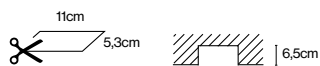

Ledpipe

Joan Gaspar

marset

Ledpipe C

Ledpipe C

LED 3W 700mA 3000K 115,5lm
(included)

Structure and arm of painted metal. Injected aluminium diffuser with stainless steel top. Built-in switch.

- Silver grey (Ral 9006)
- White (Ral 9003)
- Black (Ral 9005)