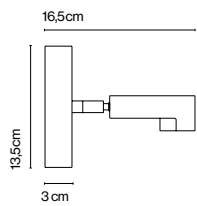

Ledpipe

Joan Gaspar

marset

Ledpipe C

Ledpipe C

LED 3W 700mA 3000K 115,5lm
(included)

Structure and arm of painted metal. Injected aluminium diffuser with stainless steel top. Built-in switch.

- Silver grey (Ral 9006)
- White (Ral 9003)
- Black (Ral 9005)

[Download](#) Assembly Instructions

[Download](#) 2D

[Download](#) 3D

[Download](#) Energy label

info@marset.com
www.marset.com

Suitable as a bedside reading light, one of its principal characteristics is its versatility, based on its swivel head. Optimum light is produced to be used as a focus of direct illumination, without causing dazzling.