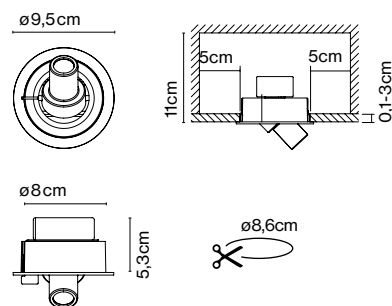

Ledcompass R

Inspired by the ventilation nozzles on airliners, the Ledcompass collection is easy and intuitive to handle as its LED technology enables users to aim the light without burning themselves.

Ledcompass / RSC / R
LED 3W 700mA 3000K 150lm
(included)

An injected aluminium body houses a 360° swiveling LED light. Integrated rocker switch at the base of the fixture.

- Silver grey (Ral 9006)
- White (Ral 9005)
- Black (Ral 9003)

*Only for Ledcompass R

- [Download](#) Assembly Instructions
- [Download](#) 2D
- [Download](#) 3D
- [Download](#) Energy label

info@marset.com
www.marset.com