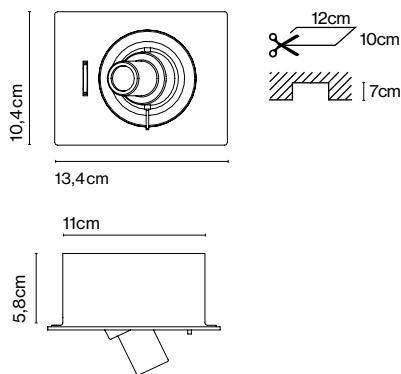

Ledcompass RSC