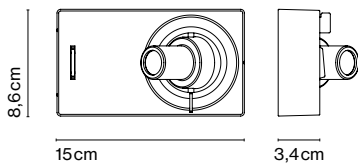

Ledcompass