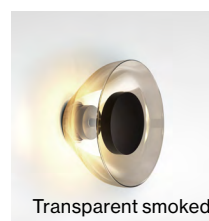

Aura

Aura

LED 8,5W 2700K 830lm
220V (included)

Polycarbonate structure and dissipater in lacquered aluminium. Lampshade in blown glass.

White dissipater for white opal shade. Black dissipater for the other finishes.

- ⊙ Transparent
- Opal
- Transparent smoked
- Blue
- Copper
- Green
- Violet

dimnable

- [Download](#) Assembly Instructions
- [Download](#) 2D
- [Download](#) 3D
- [Download](#) Energy label

info@marset.com
www.marset.com

A humble glass carafe imprinted on the eye of its designer was the start of the design process of the Aura wall lamp.