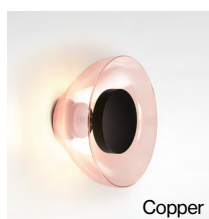

## Joan Gaspar

**marset**

**Aura**

**Aura**

LED 8,5W 2700K 830lm  
220V (included)

Polycarbonate structure and dissipater in lacquered aluminium. Lampshade in blown glass.

White dissipater for white opal shade. Black dissipater for the other finishes.

- ⊙ Transparent
- Opal
- Transparent smoked
- Blue
- Copper
- Green
- Violet

dimnable

- [Download](#) Assembly Instructions
- [Download](#) 2D
- [Download](#) 3D
- [Download](#) Energy label

info@marset.com  
www.marset.com

Transparent

Opal

Transparent smoked

Blue

Copper

Green

Violet

A humble glass carafe imprinted on the eye of its designer was the start of the design process of the Aura wall lamp.