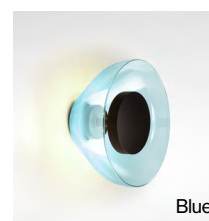

## Joan Gaspar

**marset**

**Aura**

**Aura**

LED 8,5W 2700K 830lm  
220V (included)

Polycarbonate structure and dissipater in lacquered aluminium. Lampshade in blown glass.

White dissipater for white opal shade. Black dissipater for the other finishes.

- ⊙ Transparent
- Opal
- Transparent smoked
- Blue
- Copper
- Green
- Violet

dimnable

- [Download](#) Assembly Instructions
- [Download](#) 2D
- [Download](#) 3D
- [Download](#) Energy label

info@marset.com  
www.marset.com

Transparent

Opal

Transparent smoked

Blue

Copper

Green

Violet

A humble glass carafe imprinted on the eye of its designer was the start of the design process of the Aura wall lamp.