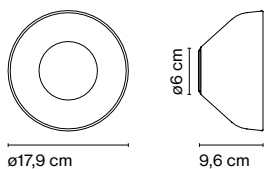

## Joan Gaspar

**marset**

**Aura**

**Aura**

LED 8,5W 2700K 830lm  
220V (included)

Polycarbonate structure and dissipater in lacquered aluminium. Lampshade in blown glass.

White dissipater for white opal shade. Black dissipater for the other finishes.