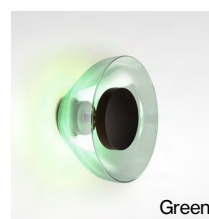

## Joan Gaspar

**marset**

**Aura**

**Aura**

LED 8,5W 2700K 830lm  
220V (included)

Polycarbonate structure and dissipater in lacquered aluminium. Lampshade in blown glass.

White dissipater for white opal shade. Black dissipater for the other finishes.

- ⊙ Transparent
- Opal
- Transparent smoked
- Blue
- Copper
- Green
- Violet

dimnable

- [Download](#) Assembly Instructions
- [Download](#) 2D
- [Download](#) 3D
- [Download](#) Energy label

info@marset.com  
www.marset.com

Transparent

Opal

Transparent smoked

Blue

Copper

Green

Violet

A humble glass carafe imprinted on the eye of its designer was the start of the design process of the Aura wall lamp.