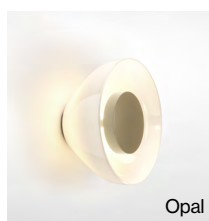

## Joan Gaspar

**marset**

**Aura**

**Aura**

LED 8,5W 2700K 830lm  
220V (included)

Polycarbonate structure and dissipater in lacquered aluminium. Lampshade in blown glass.

White dissipater for white opal shade. Black dissipater for the other finishes.

- ⊙ Transparent
- Opal
- Transparent smoked
- Blue
- Copper
- Green
- Violet

dimnable

- [Download](#) Assembly Instructions
- [Download](#) 2D
- [Download](#) 3D
- [Download](#) Energy label

info@marset.com  
www.marset.com

Transparent

Opal

Transparent smoked

Blue

Copper

Green

Violet

A humble glass carafe imprinted on the eye of its designer was the start of the design process of the Aura wall lamp.