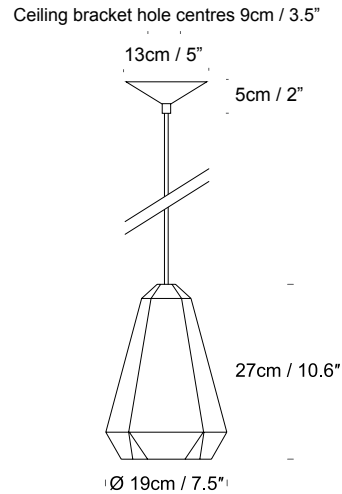

Portland by James Bartlett

Product Category
Material

Pendant
Natural Concrete and Coloured Interior

01-White/ 08-Red/ 28-Aqua

Portland 19
UK/EU LP039120XX
USA LP039320XX

Portland 37
UK/EU LP019130XX
USA LP019330XX

SPECIFICATION	Lightsource	Cable Length	Ceiling Rose
Portland 19 UK/EU LP039120XX USA LP039320XX	GU10, UK/EU, Max 25W USA, Max 5W Recommended bulb: Any GU10 LED bulb is suitable for this fitting	4m / 157.5" White Cable	White
Portland 37 UK/EU LP019130XX USA LP019330XX	UK/EU E27, Max 100W USA E26, Max 15W Recommended bulb: LED Globe Bulbs 400 - 1000 Lumen output and from 2700K (for warmer with more colour) up to 6000K (daylight).	4m / 157.5" White Cable	White