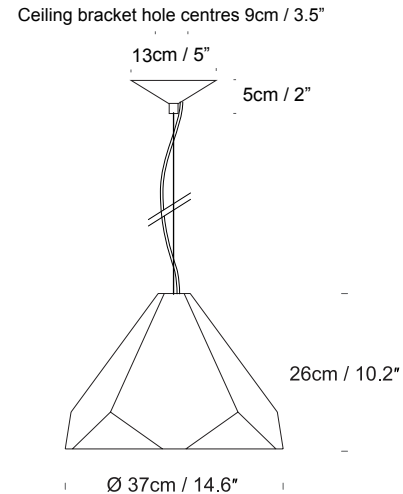

Portland by James Bartlett

Product Category
Material

Pendant
Natural Concrete and Coloured Interior

01-White/ 08-Red/ 28-Aqua

Portland 19
UK/EU LP039120XX
USA LP039320XX

Portland 37
UK/EU LP019130XX
USA LP019330XX

SPECIFICATION	Lightsource	Cable Length	Ceiling Rose
Portland 19 UK/EU LP039120XX USA LP039320XX	GU10, UK/EU, Max 25W USA, Max 5W Recommended bulb: Any GU10 LED bulb is suitable for this fitting	4m / 157.5" White Cable	White
Portland 37 UK/EU LP019130XX USA LP019330XX	UK/EU E27, Max 100W USA E26, Max 15W Recommended bulb: LED Globe Bulbs 400 - 1000 Lumen output and from 2700K (for warmer with more colour) up to 6000K (daylight).	4m / 157.5" White Cable	White