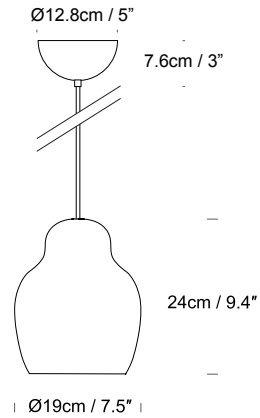

Product Category
Material

Pendant
Glass

Pomelo

UK/EU PP06911001
USA PP06931001

Ceiling bracket hole centres 9cm / 3.5"

SPECIFICATION

Lightsource

Cable

Ceiling Rose

Pomelo

UK/EU PP06911001
USA PP06931001

UK/EU E27, Max 60W USA E26, Max 10W
Recommended bulb: LED Globe Bulbs 400 - 1000 Lumen output
and from 2700K (for warmer with more colour) up to 6000K (daylight).

4m / 157.5"
White Cable

White