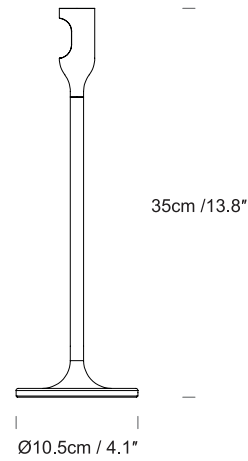

Product Category
Material

Table Lamp
Aluminium & Steel

YOYLight
UK LY012001
EU LY012201
US LY012301

SPECIFICATION

YOYLight
UK LY012001
EU LY012201
US LY012301

Lightsource

Integrated LED Source, Cree chip, chip life 30,000 hours
3W, 100lm, 4000K, CRI (Ra)>80, Beam Angle 120°

Cable

50cm / 19.7" to switch, 1.5m/ 59.1" to plug
White Cable

Switch

Inline rocker