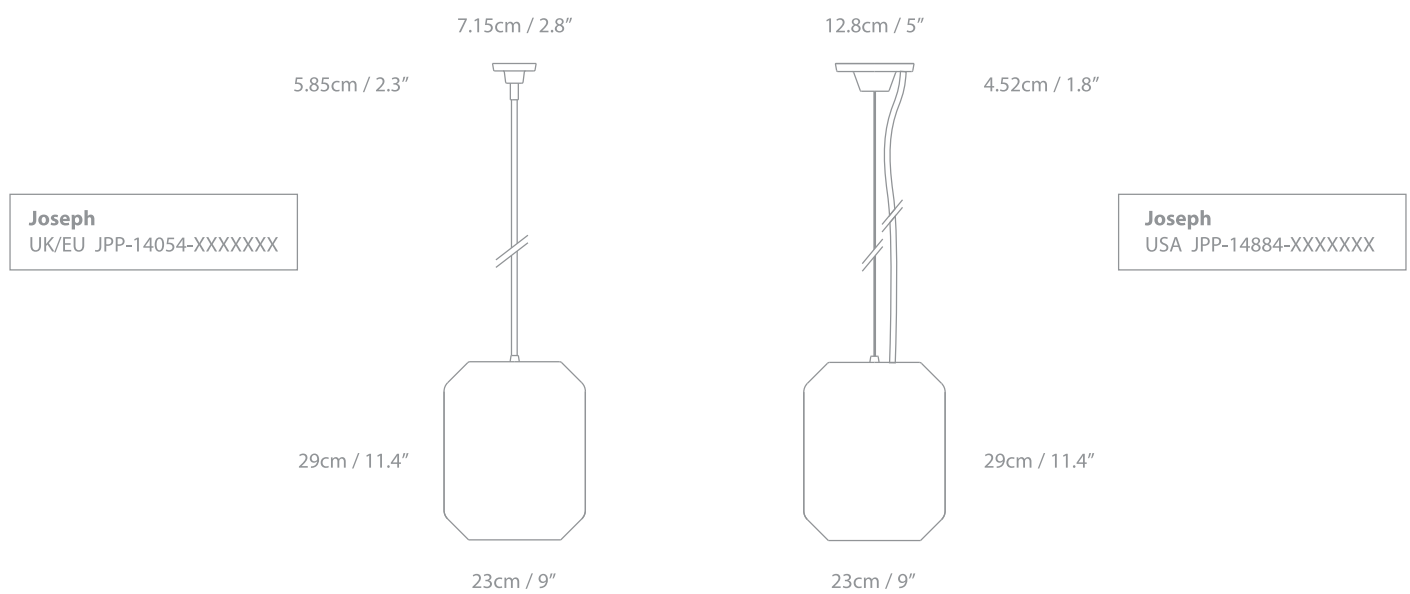

Joseph *by Michael Young*

Product Category: Pendant
 Size: Large
 Material: Aluminium

SXXXD15 - Pale Gold
 SXXXD65 - Copper
 SXXXK55 - Grey

SPECIFICATION	<p>Joseph UK/EU JPP-14054-XXXXXXX USA JPP-14884-XXXXXXX</p>
Lightsource	<p>UK/EU E27, Max 60W USA E26, Max 60W Recommended Bulb: Filament or pearl LED Globe Bulbs with 300 - 500 Lumen output each and 2800K (for warmer with more colour).</p>
Cable	<p>4m / 157.5" Black braided cable with external tensile wire (USA version)</p>
Ceiling Rose	<p>Same colour as the shade</p>