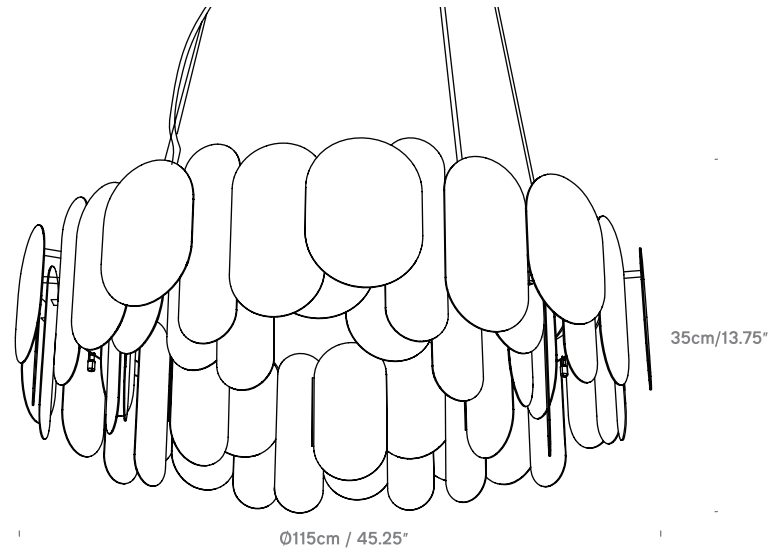

Panel

by Steve Jones

innermost®

Panel 75

UK/EU PP079140XX
USA PP079340XX

Lightsource
Integrated LED Source, 24W 2700K
80 CRI, Chip Life 30,000 hrs.
Lutron/Triac Dimmable

Panel 115

UK/EU PP079160XX
USA PP079360XX

Lightsource
Integrated LED Source, 36W 2700K
80 CRI, Chip Life 30,000 hrs.
Lutron/Triac Dimmable

innermost

PANEL PP-79XX-XXX

 This luminaire contains built-in LED lamps

A++
A+
A
B
C
D
E

LED

This lamp cannot be changed in the luminaire.

874/2012 

Product Category

Pendant

Material

Stainless Steel

Cable

4m Clear PVC Cable

Ceiling Rose