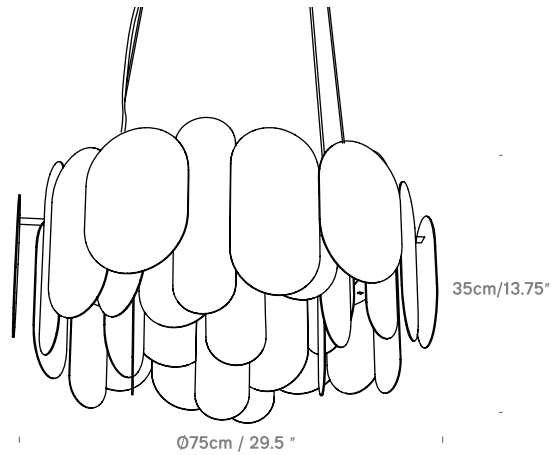

Panel

by Steve Jones

innermost®

Panel 75

UK/EU PP079140XX
USA PP079340XX

Lightsource
Integrated LED Source, 24W 2700K
80 CRI, Chip Life 30,000 hrs.
Lutron/Triac Dimmable

Panel 115

UK/EU PP079160XX
USA PP079360XX

Lightsource
Integrated LED Source, 36W 2700K
80 CRI, Chip Life 30,000 hrs.
Lutron/Triac Dimmable

innermost

PANEL PP-79XX-XXX

 This luminaire contains built-in LED lamps

A++
A+
A
B
C
D
E

LED

This lamp cannot be changed in the luminaire.

874/2012 

Product Category

Pendant

Material

Stainless Steel

Cable

4m Clear PVC Cable

Ceiling Rose